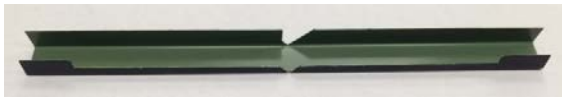

- **Affected Product:** Starter Bars for Vertical Panel Application
- **Effective Date:** Ship-out date of 2/1/13 or later

<Discontinued Product: RE10157> Starter Bars for Vertical Panel Application (15mm)

Product ID	RE10157
Size	1-1/2"W x 10'L x 13/16"D
Minimum Order	1box (5pc per box)

<New Product: B10157HG> Starter Bars for Vertical Panel Application (15mm)

Product ID	B10157HG
Size	1-7/16"W x 10'L x 1-7/16"D
Minimum Order	1box (5pc per box)

Each box of the new Vertical Starter Bars will come packaged with 1 Corner Piece and instruction for use. The Corner Piece is for use only with the new Vertical Starter Bar and is designed to create a seamless transition between Vertical Starter Bars that meet at 90-degree bends. There is no SKU# for Corner Pieces and you cannot order Corner Pieces separately.