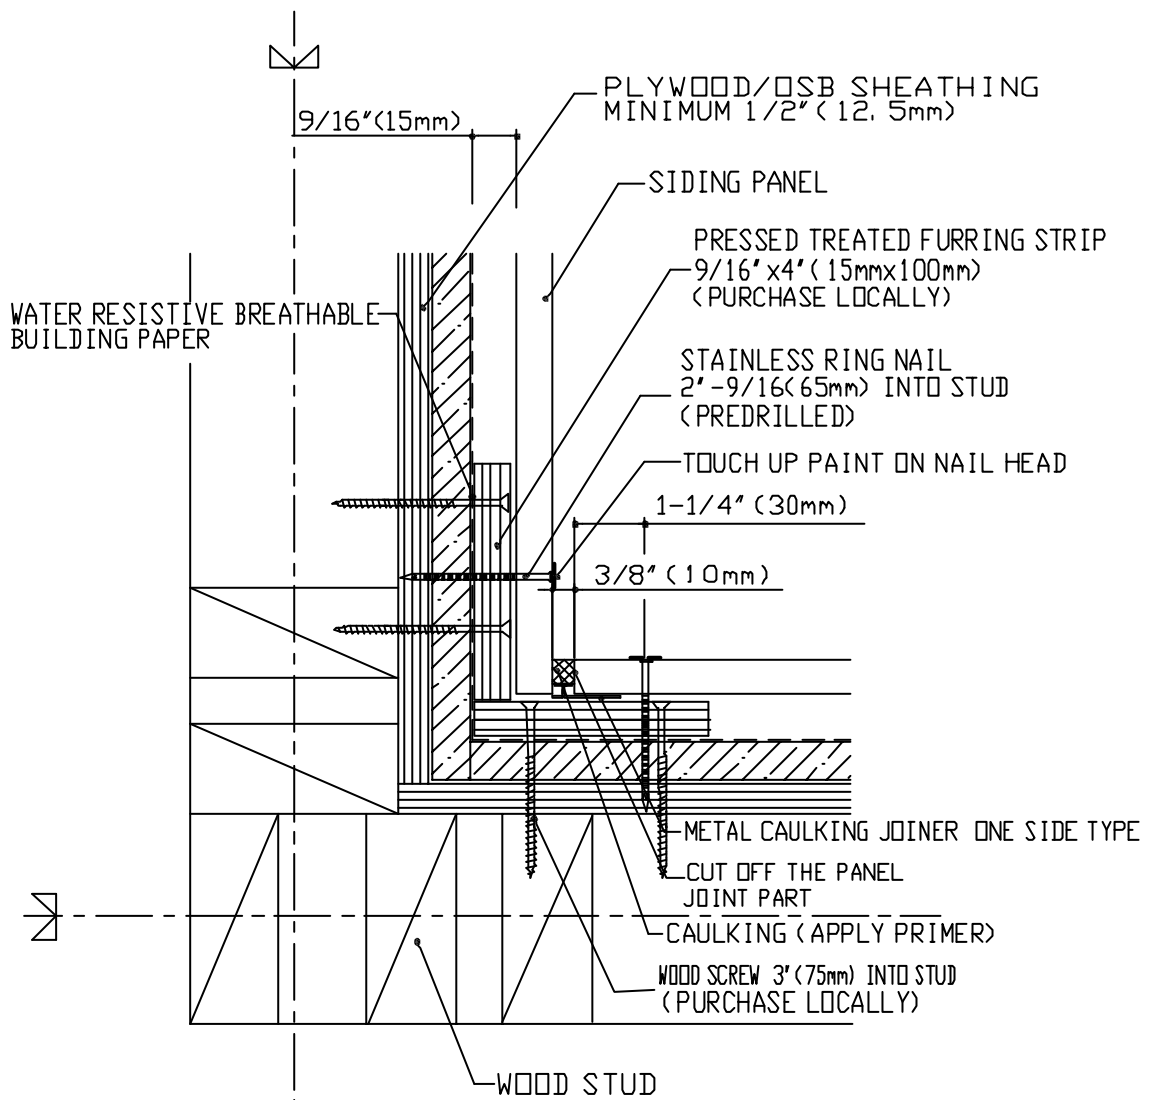

CERACLAD SIDING PANEL (16mm)	INSTALLATION DETAIL	10FT CAULKING JOINT PANEL	WDVC-G1
VERTICAL 9/16"(15mm)	STARTER BAR		JAN 16 2013

CERACLAD SIDING PANEL (16mm)	INSTALLATION DETAIL	10FT CAULKING JOINT PANEL	WDHC-VJ2
VERTICAL 9/16" (15mm)	PANEL VERTICAL JOINT		FEB 29 2008

CERACLAD SIDING PANEL (16mm)	INSTALLATION DETAIL	10FT CAULKING JOINT PANEL	WDVC-01
VERTICAL 9/16" (15mm)	OUTSIDE PREFORMED CORNER		FEB 29 2008

CERACLAD SIDING PANEL (16mm)	INSTALLATION DETAIL	10FT CAULKING JOINT PANEL	WDVC-I1
VERTICAL 9/16" (15mm)	INSIDE CORNER		FEB 29 2008

CERACLAD SIDING PANEL (16mm)	INSTALLATION DETAIL	10FT CAULKING JOINT PANEL	WDVC-S1
VERTICAL 9/16"(15mm)	UNDER EAVES		MAR 18 2008

CERACLAD SIDING PANEL (16mm)	INSTALLATION DETAIL	10FT CAULKING JOINT PANEL	WDVC-M2
VERTICAL 9/16"(15mm)	THROUGH WALL FLASHING		JAN 16 2013