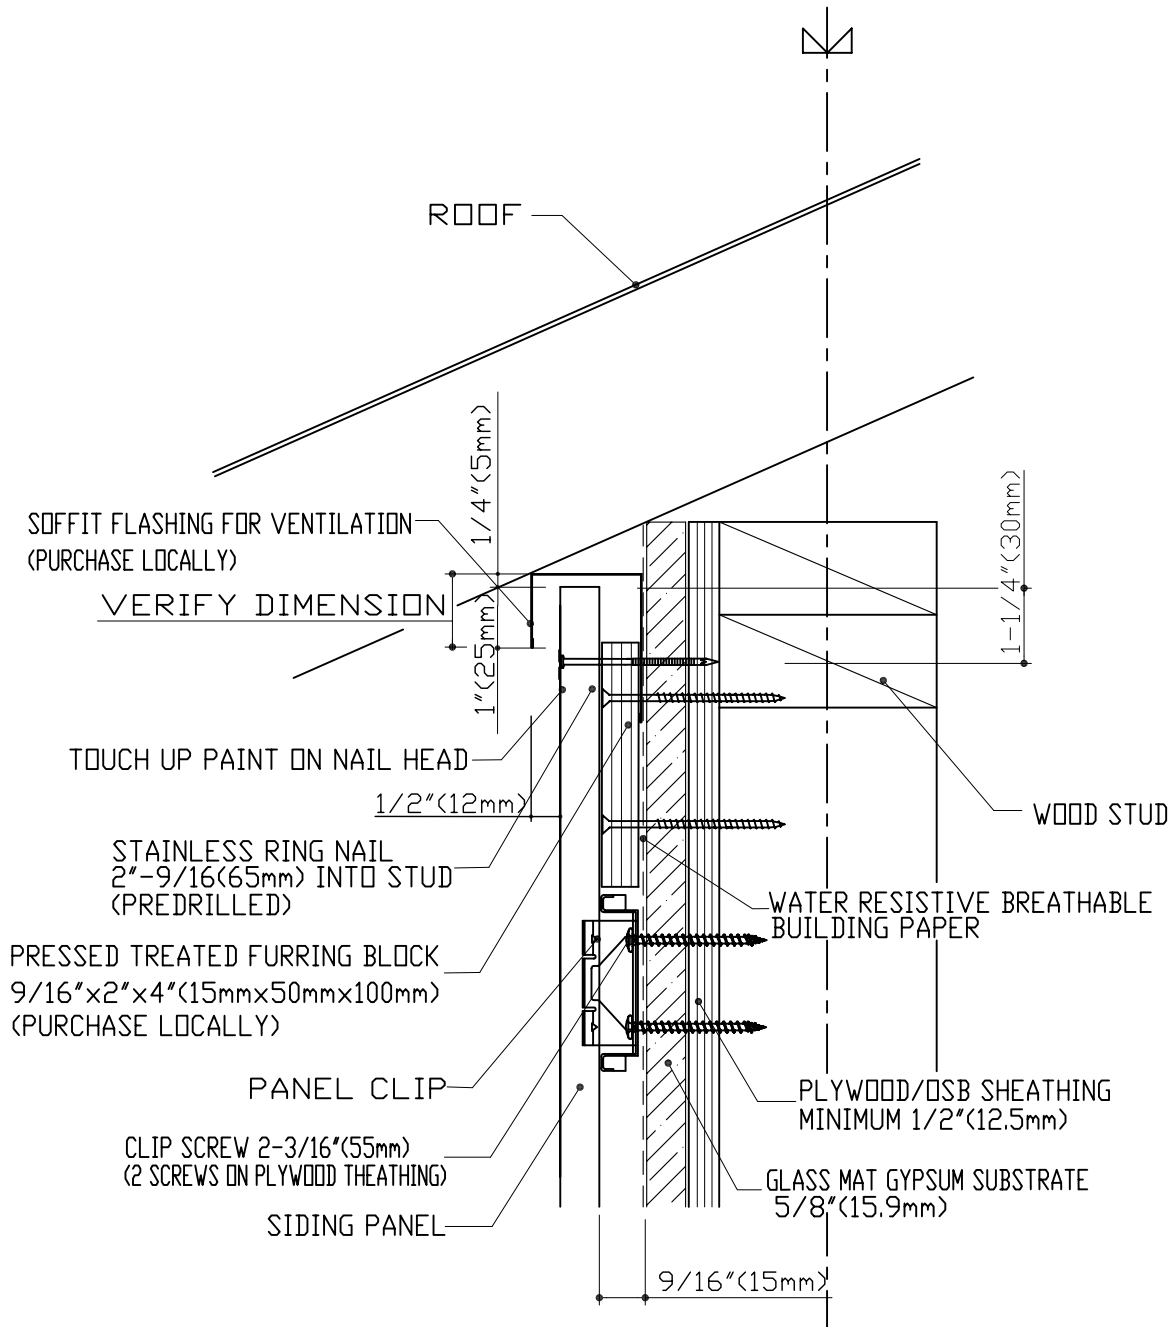

CERACLAD SIDING PANEL (16mm)	INSTALLATION DETAIL	10FT CAULKING JOINT PANEL	WDVC-S1
VERTICAL 9/16"(15mm)	UNDER EAVES		MAR 18 2008