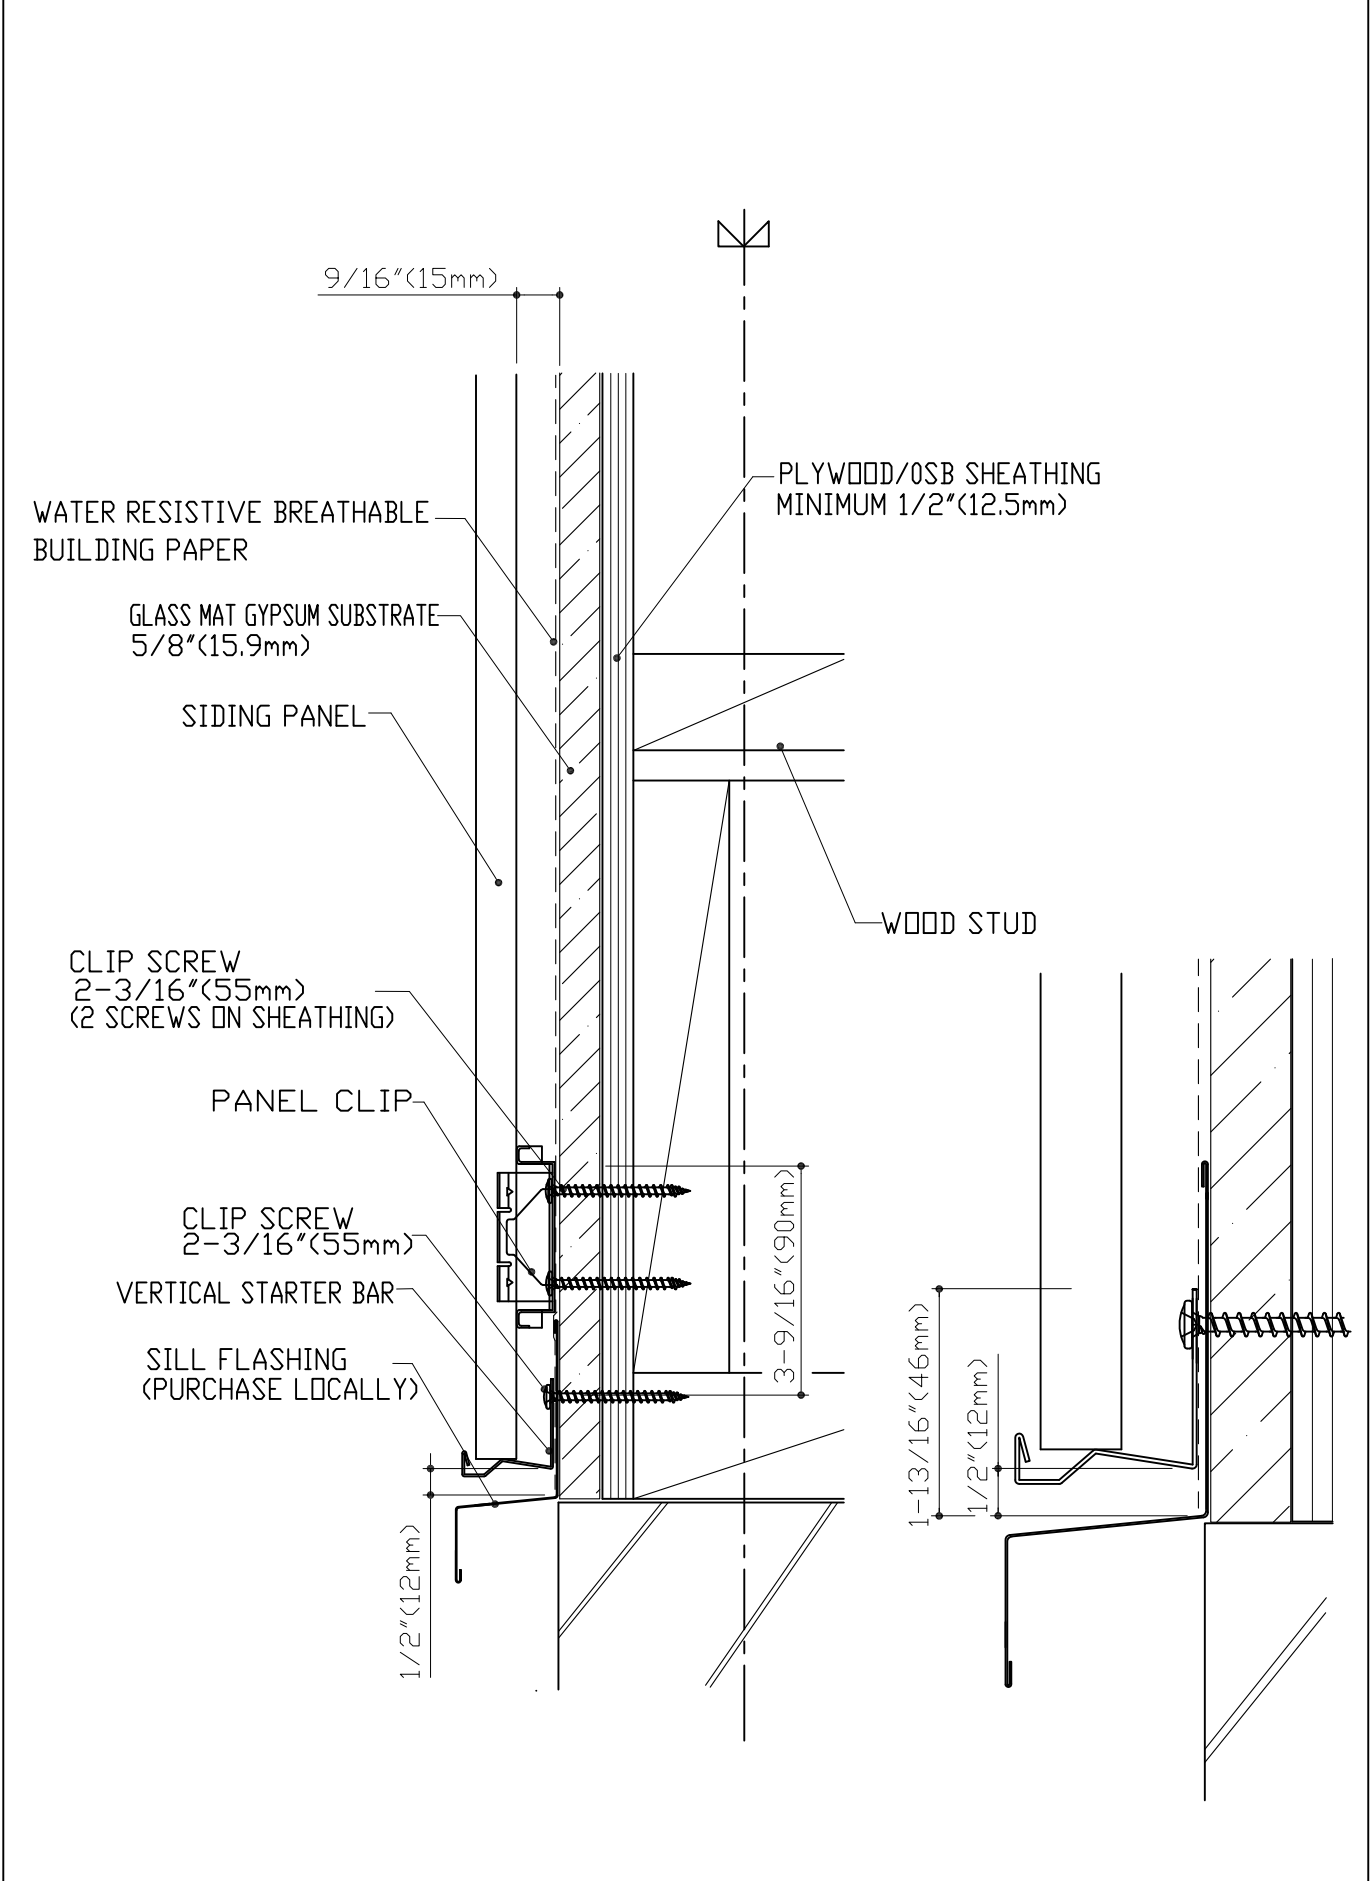

CERACLAD SIDING PANEL (16mm)	INSTALLATION DETAIL	10FT CAULKING JOINT PANEL	WDVC-G1
VERTICAL 9/16"(15mm)	STARTER BAR		JAN 16 2013

CERACLAD SIDING PANEL (16mm)	INSTALLATION DETAIL	10FT CAULKING JOINT PANEL	WDHC-VJ2
VERTICAL 9/16" (15mm)	PANEL VERTICAL JOINT		FEB 29 2008

CERACLAD SIDING PANEL (16mm)	INSTALLATION DETAIL	10FT CAULKING JOINT PANEL	WDVC-01
VERTICAL 9/16" (15mm)	OUTSIDE PREFORMED CORNER		FEB 29 2008

CERACLAD SIDING PANEL (16mm)	INSTALLATION DETAIL	10FT CAULKING JOINT PANEL	WDVC-I1
VERTICAL 9/16" (15mm)	INSIDE CORNER		FEB 29 2008