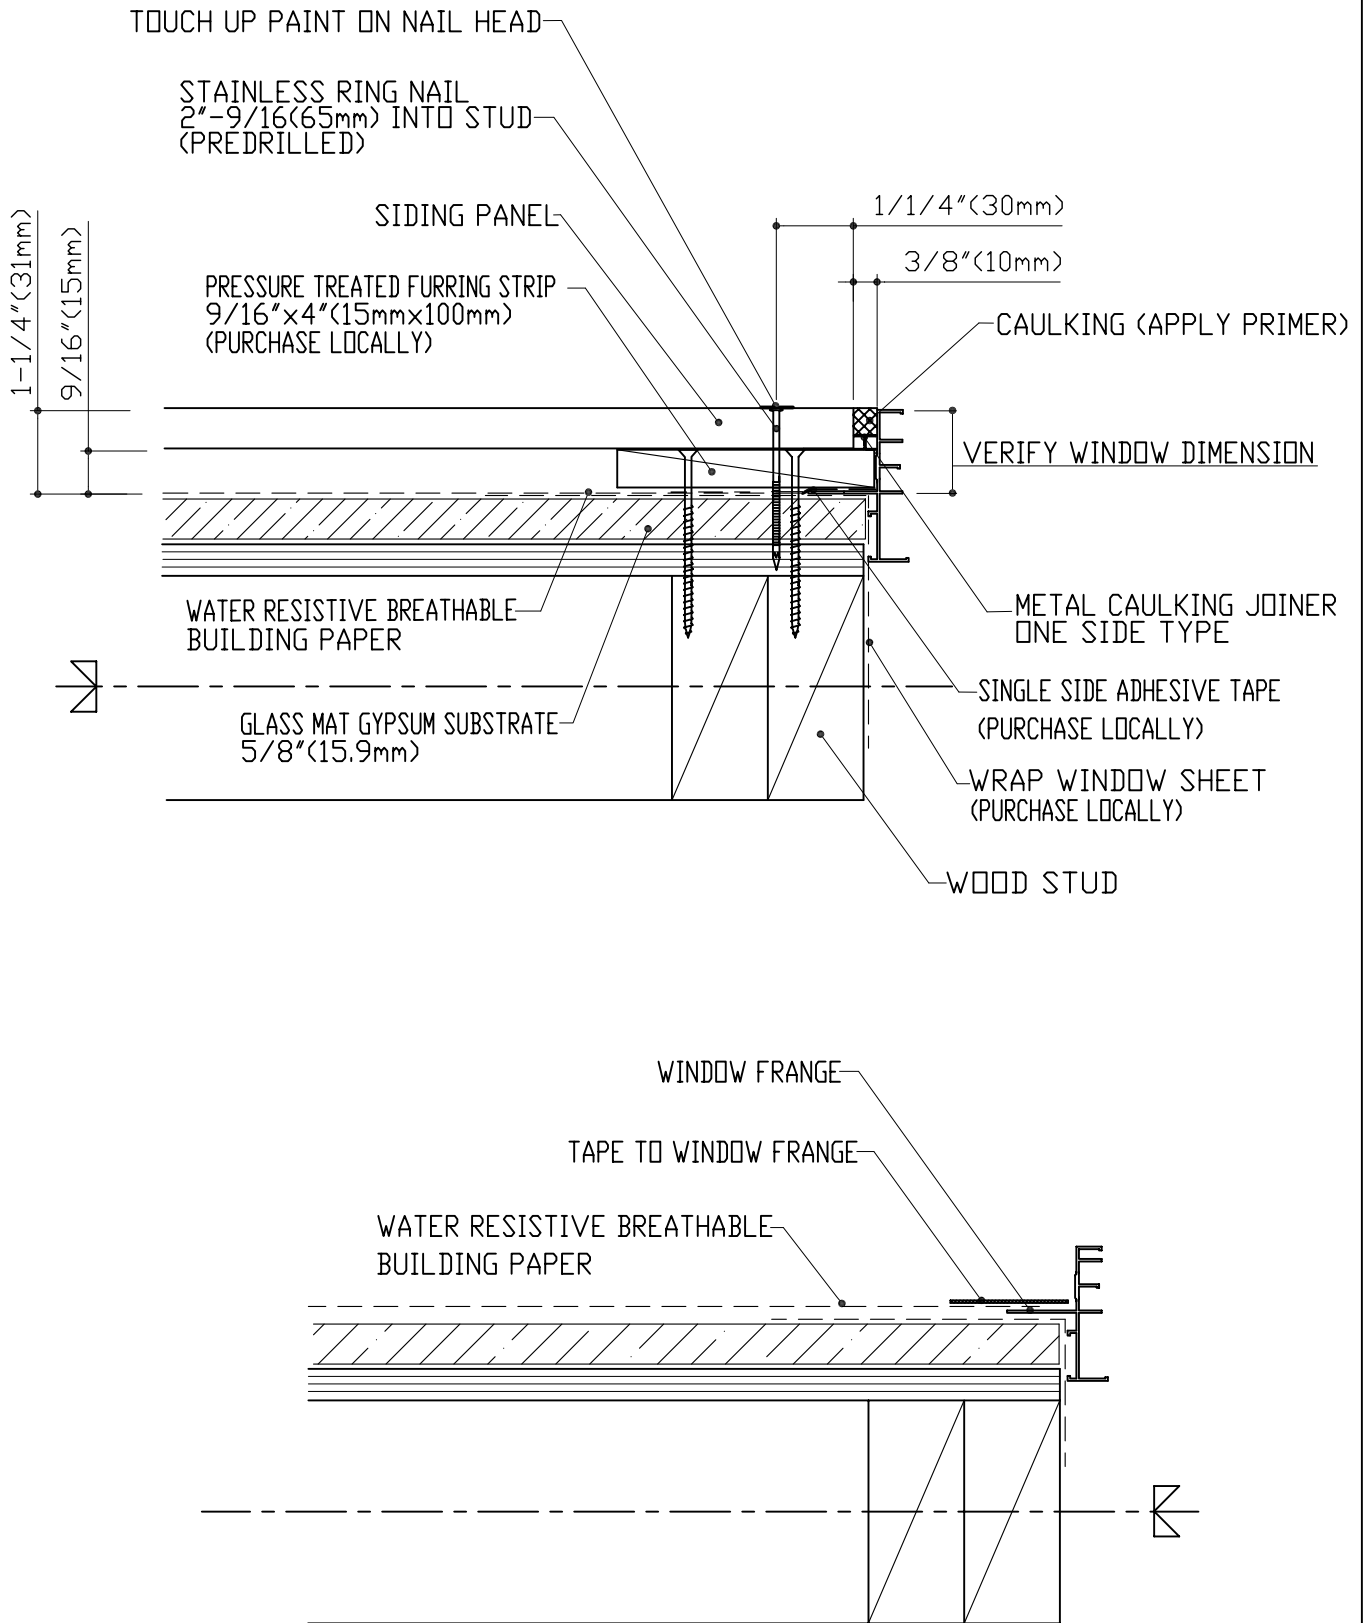

CERACLAD SIDING PANEL (16mm)	INSTALLATION DETAIL	10FT CAULKING JOINT PANEL	WDVC-01
VERTICAL 9/16"(15mm)	OUTSIDE PREFORMED CORNER		FEB 29 2008

CERACLAD SIDING PANEL (16mm)	INSTALLATION DETAIL	10FT CAULKING JOINT PANEL	WDVC-I1
VERTICAL 9/16" (15mm)	INSIDE CORNER		FEB 29 2008

CERACLAD SIDING PANEL (16mm)	INSTALLATION DETAIL	10FT CAULKING JOINT PANEL	WDVC-S1
VERTICAL 9/16"(15mm)	UNDER EAVES		MAR 18 2008

CERACLAD SIDING PANEL (16mm)	INSTALLATION DETAIL	10FT CAULKING JOINT PANEL	WDVC-M2
VERTICAL 9/16"(15mm)	THROUGH WALL FLASHING		JAN 16 2013

CERACLAD SIDING PANEL (16mm)	INSTALLATION DETAIL	10FT CAULKING JOINT PANEL	WDVC-WJ3
VERTICAL 9/16" (15mm)	WINDOW AND DOOR JAMB (CAULKING)		OCT 28 .2008

VERIFY WINDOW DIMENSION

CERACLAD SIDING PANEL(16mm)	INSTALLATION DETAIL	10FT CAULKING JOINT PANEL	WDVC-WS3
VERTICAL 9/16"(15mm)	WINDOW AND DOOR HEAD AND SILL(CAULKING)		MARCH 28 2014

VERIFY WINDOW DIMENSION

CERACLAD SIDING PANEL (16mm)	INSTALLATION DETAIL	10FT CAULKING JOINT PANEL	WDVC-HL
VERTICAL 9/16" (15mm)	ROOF TO WALL		MARCH 28 2014

PROTECT INVASION OF THE RAINWATER AROUND SCREW