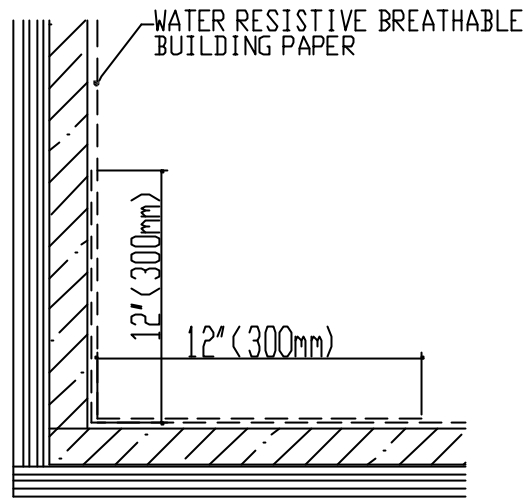

CERACLAD SIDING PANEL (16mm)	INSTALLATION DETAIL	10FT CAULKING JOINT PANEL	WDVC-G1
VERTICAL 9/16"(15mm)	STARTER BAR		JAN 16 2013

CERACLAD SIDING PANEL (16mm)	INSTALLATION DETAIL	10FT CAULKING JOINT PANEL	WDHC-VJ2
VERTICAL 9/16" (15mm)	PANEL VERTICAL JOINT		FEB 29 2008

CERACLAD SIDING PANEL (16mm)	INSTALLATION DETAIL	10FT CAULKING JOINT PANEL	WDVC-01
VERTICAL 9/16"(15mm)	OUTSIDE PREFORMED CORNER		FEB 29 2008

CERACLAD SIDING PANEL (16mm)	INSTALLATION DETAIL	10FT CAULKING JOINT PANEL	WDVC-I1
VERTICAL 9/16" (15mm)	INSIDE CORNER		FEB 29 2008

CERACLAD SIDING PANEL (16mm)	INSTALLATION DETAIL	10FT CAULKING JOINT PANEL	WDVC-S1
VERTICAL 9/16"(15mm)	UNDER EAVES		MAR 18 2008

CERACLAD SIDING PANEL (16mm)	INSTALLATION DETAIL	10FT CAULKING JOINT PANEL	WDVC-M2
VERTICAL 9/16"(15mm)	THROUGH WALL FLASHING		JAN 16 2013

CERACLAD SIDING PANEL (16mm)	INSTALLATION DETAIL	10FT CAULKING JOINT PANEL	WDVC-WJ3
VERTICAL 9/16" (15mm)	WINDOW AND DOOR JAMB (CAULKING)		OCT 28 .2008

VERIFY WINDOW DIMENSION

CERACLAD SIDING PANEL(16mm)	INSTALLATION DETAIL	10FT CAULKING JOINT PANEL	WDVC-WS3
VERTICAL 9/16"(15mm)	WINDOW AND DOOR HEAD AND SILL(CAULKING)		MARCH 28 2014