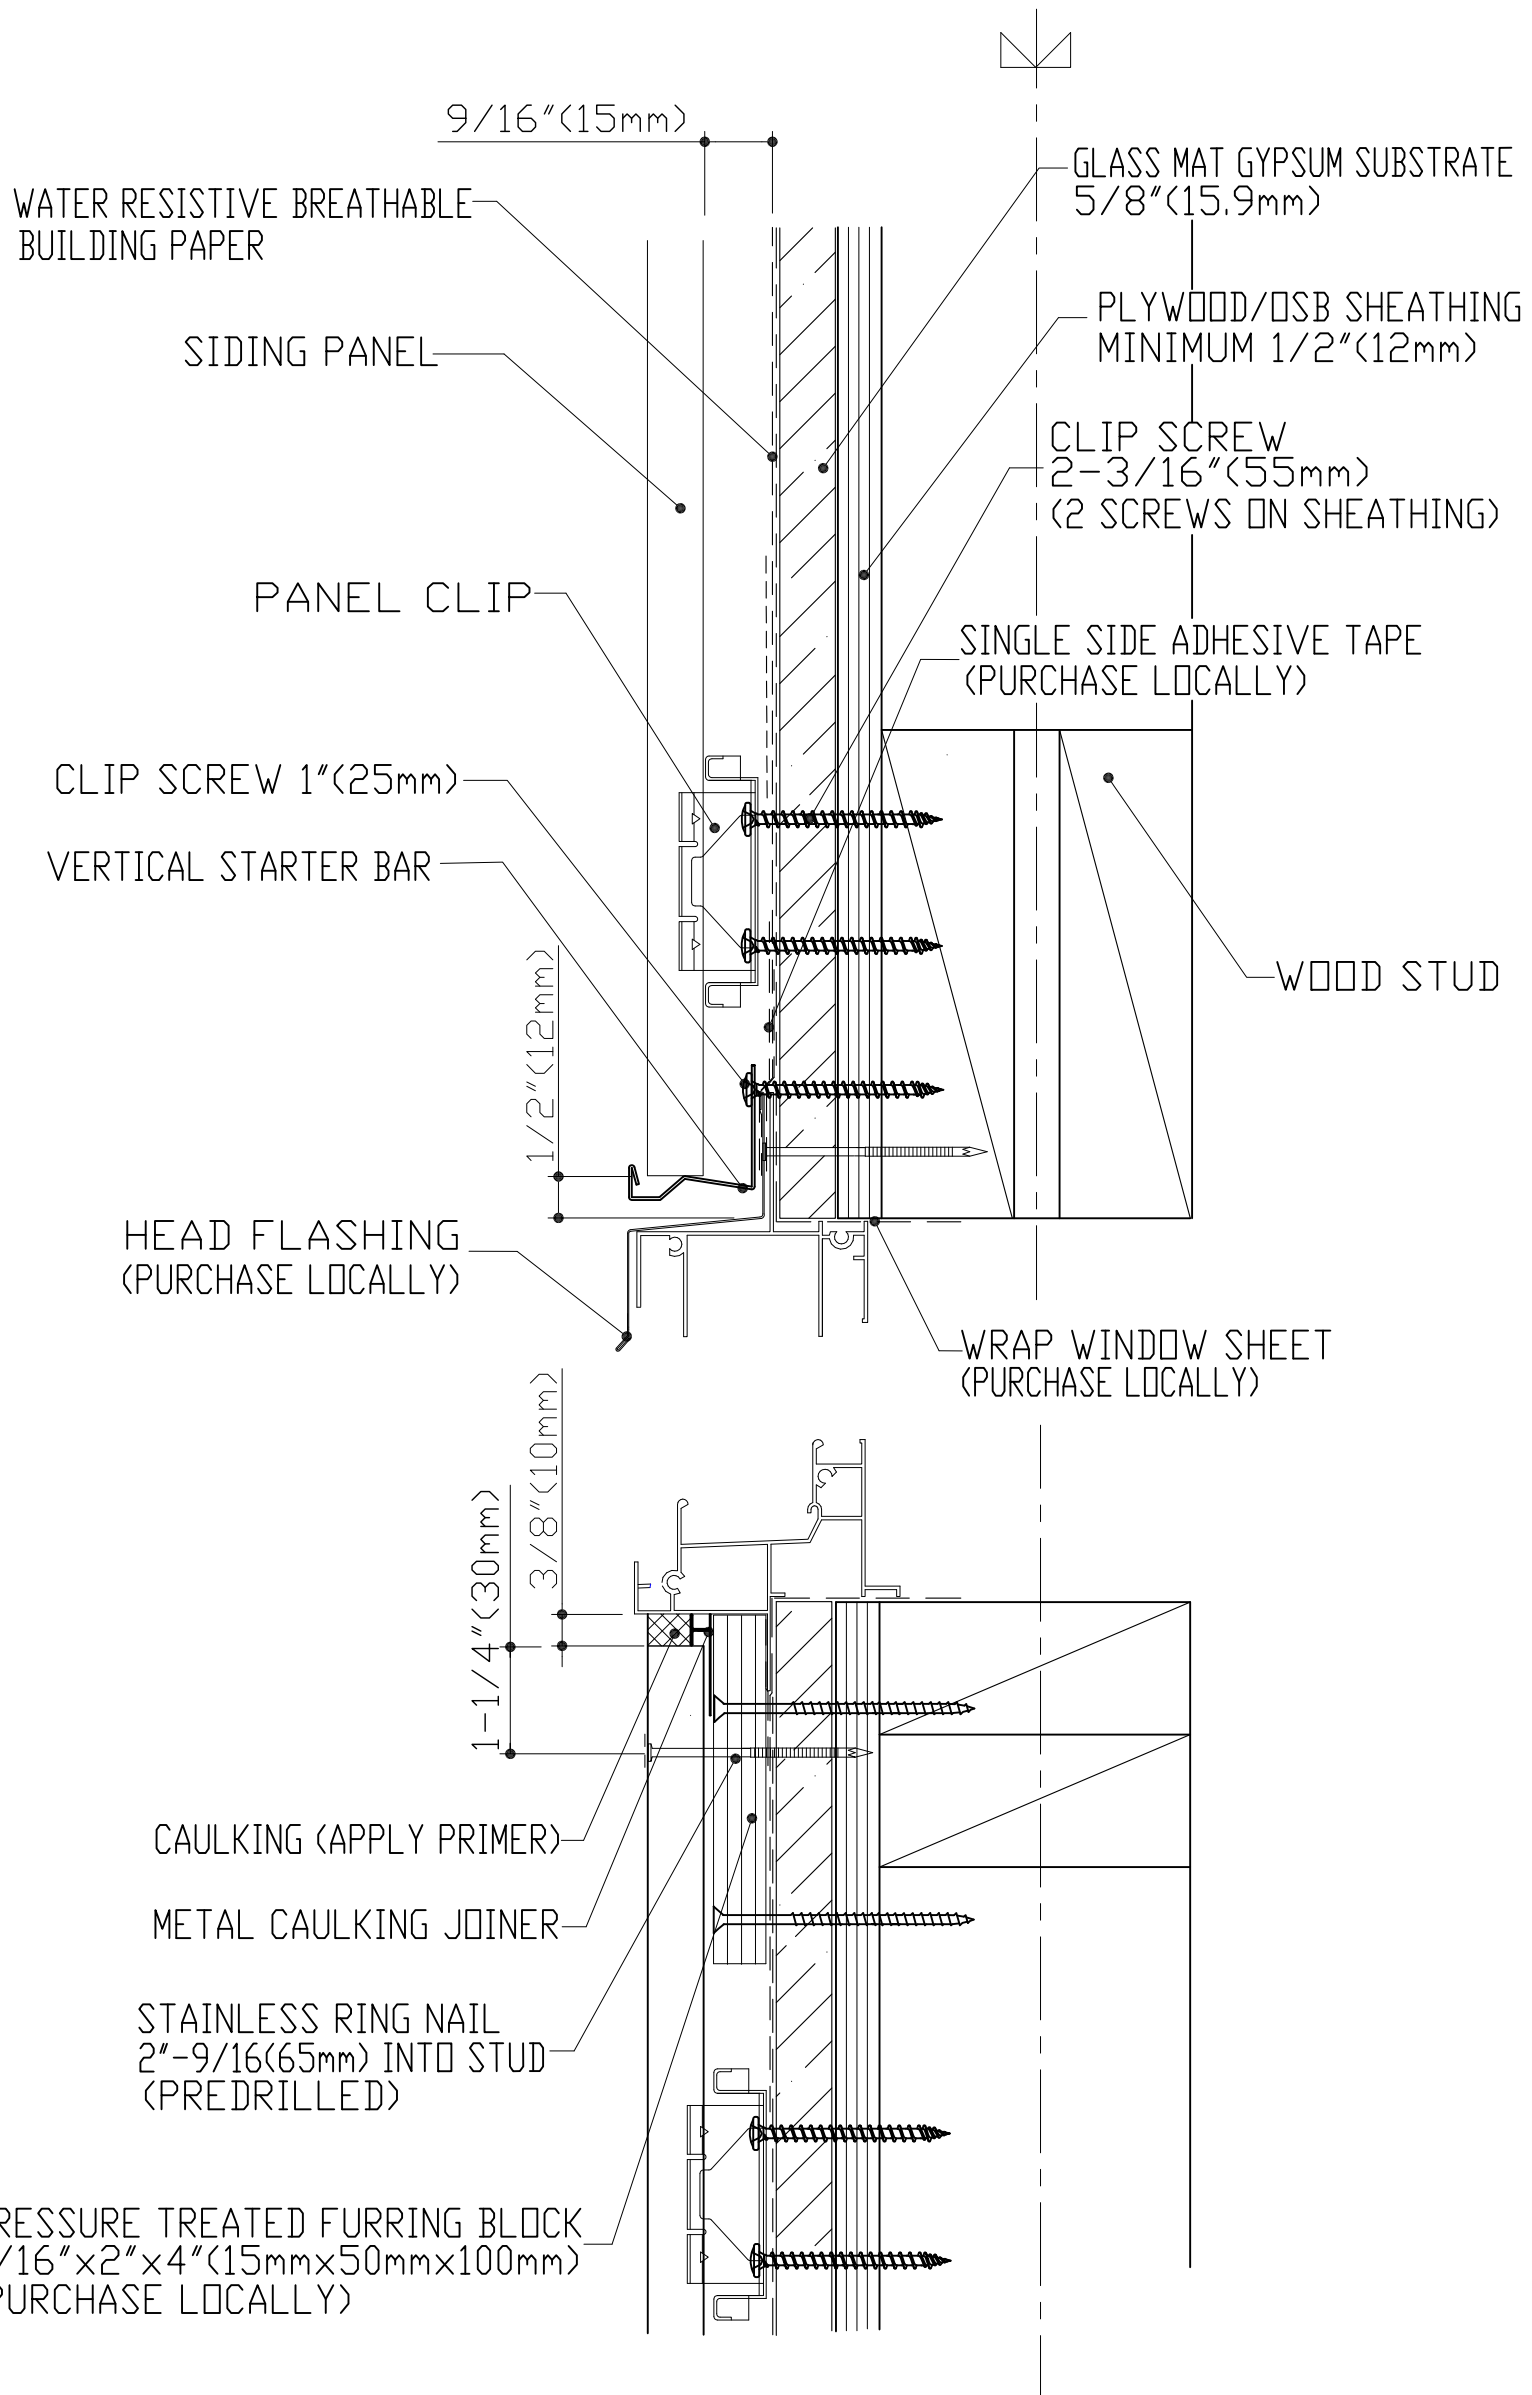

CERACLAD SIDING PANEL(16mm)	INSTALLATION DETAIL	10FT CAULKING JOINT PANEL	WDVC-WS3
VERTICAL 9/16"(15mm)	WINDOW AND DOOR HEAD AND SILL(CAULKING)		MARCH 28 2014

VERIFY WINDOW DIMENSION