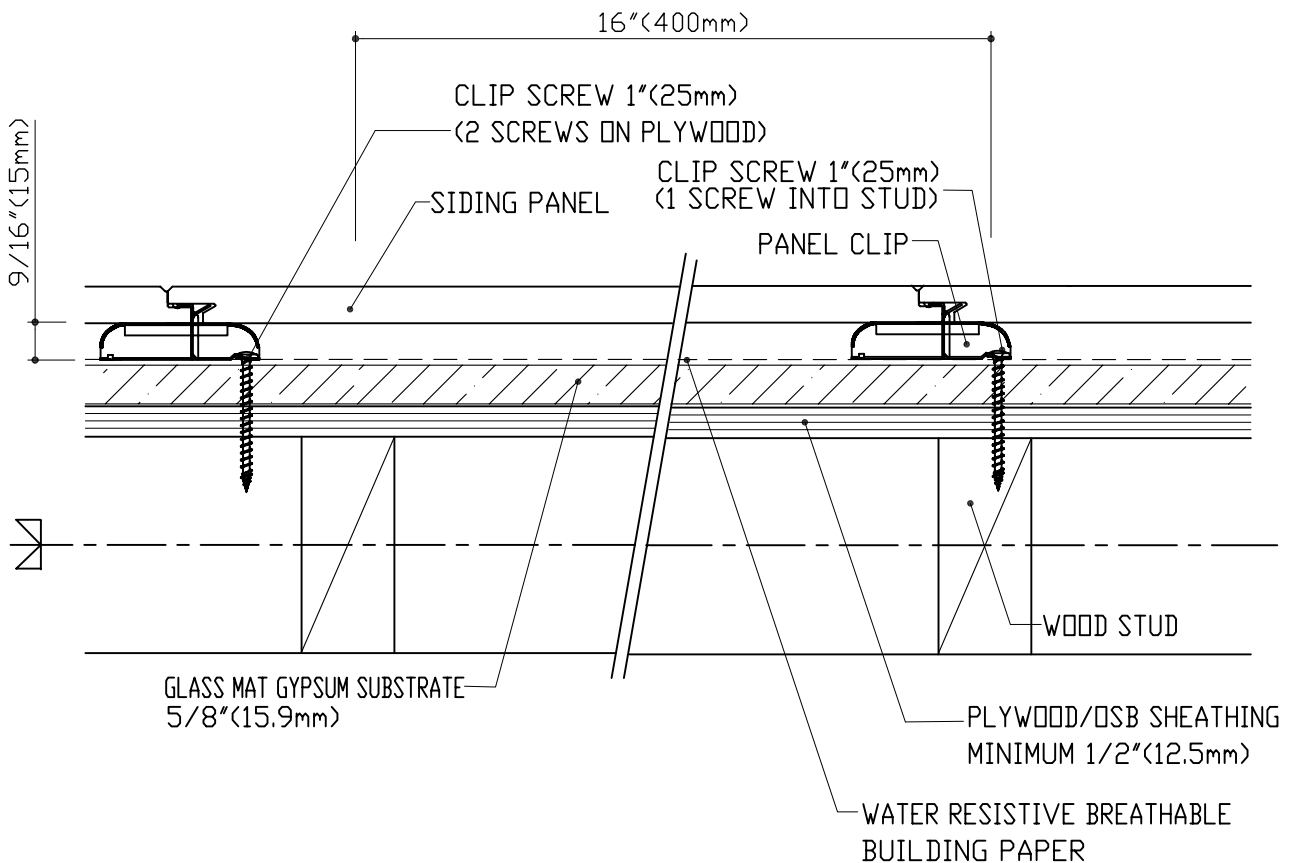

CERACLAD SIDING PANEL (16mm)	INSTALLATION DETAIL	10FT CAULKING JOINT PANEL	WDVC-G1
VERTICAL 9/16"(15mm)	STARTER BAR		JAN 16 2013

CERACLAD SIDING PANEL (16mm)	INSTALLATION DETAIL	10FT CAULKING JOINT PANEL	WDHC-VJ2
VERTICAL 9/16" (15mm)	PANEL VERTICAL JOINT		FEB 29 2008

CERACLAD SIDING PANEL (16mm)	INSTALLATION DETAIL	10FT CAULKING JOINT PANEL	WDVC-01
VERTICAL 9/16"(15mm)	OUTSIDE PREFORMED CORNER		FEB 29 2008

CERACLAD SIDING PANEL (16mm)	INSTALLATION DETAIL	10FT CAULKING JOINT PANEL	WDVC-I1
VERTICAL 9/16" (15mm)	INSIDE CORNER		FEB 29 2008

CERACLAD SIDING PANEL (16mm)	INSTALLATION DETAIL	10FT CAULKING JOINT PANEL	WDVC-S1
VERTICAL 9/16"(15mm)	UNDER EAVES		MAR 18 2008

CERACLAD SIDING PANEL (16mm)	INSTALLATION DETAIL	10FT CAULKING JOINT PANEL	WDVC-M2
VERTICAL 9/16"(15mm)	THROUGH WALL FLASHING		JAN 16 2013

VERIFY WINDOW DIMENSION

CERACLAD SIDING PANEL (16mm)	INSTALLATION DETAIL	10FT CAULKING JOINT PANEL	WDVC-HL
VERTICAL 9/16" (15mm)	ROOF TO WALL		MARCH 28 2014

PROTECT INVASION OF THE RAINWATER AROUND SCREW