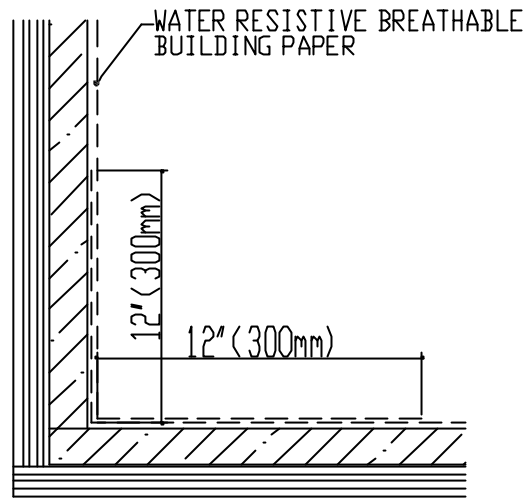

CERACLAD SIDING PANEL (16mm)	INSTALLATION DETAIL	10FT CAULKING JOINT PANEL	WDVC-G1
VERTICAL 9/16"(15mm)	STARTER BAR		JAN 16 2013

CERACLAD SIDING PANEL (16mm)	INSTALLATION DETAIL	10FT CAULKING JOINT PANEL	WDHC-VJ2
VERTICAL 9/16" (15mm)	PANEL VERTICAL JOINT		FEB 29 2008

CERACLAD SIDING PANEL (16mm)	INSTALLATION DETAIL	10FT CAULKING JOINT PANEL	WDVC-01
VERTICAL 9/16" (15mm)	OUTSIDE PREFORMED CORNER		FEB 29 2008

CERACLAD SIDING PANEL (16mm)	INSTALLATION DETAIL	10FT CAULKING JOINT PANEL	WDVC-I1
VERTICAL 9/16" (15mm)	INSIDE CORNER		FEB 29 2008