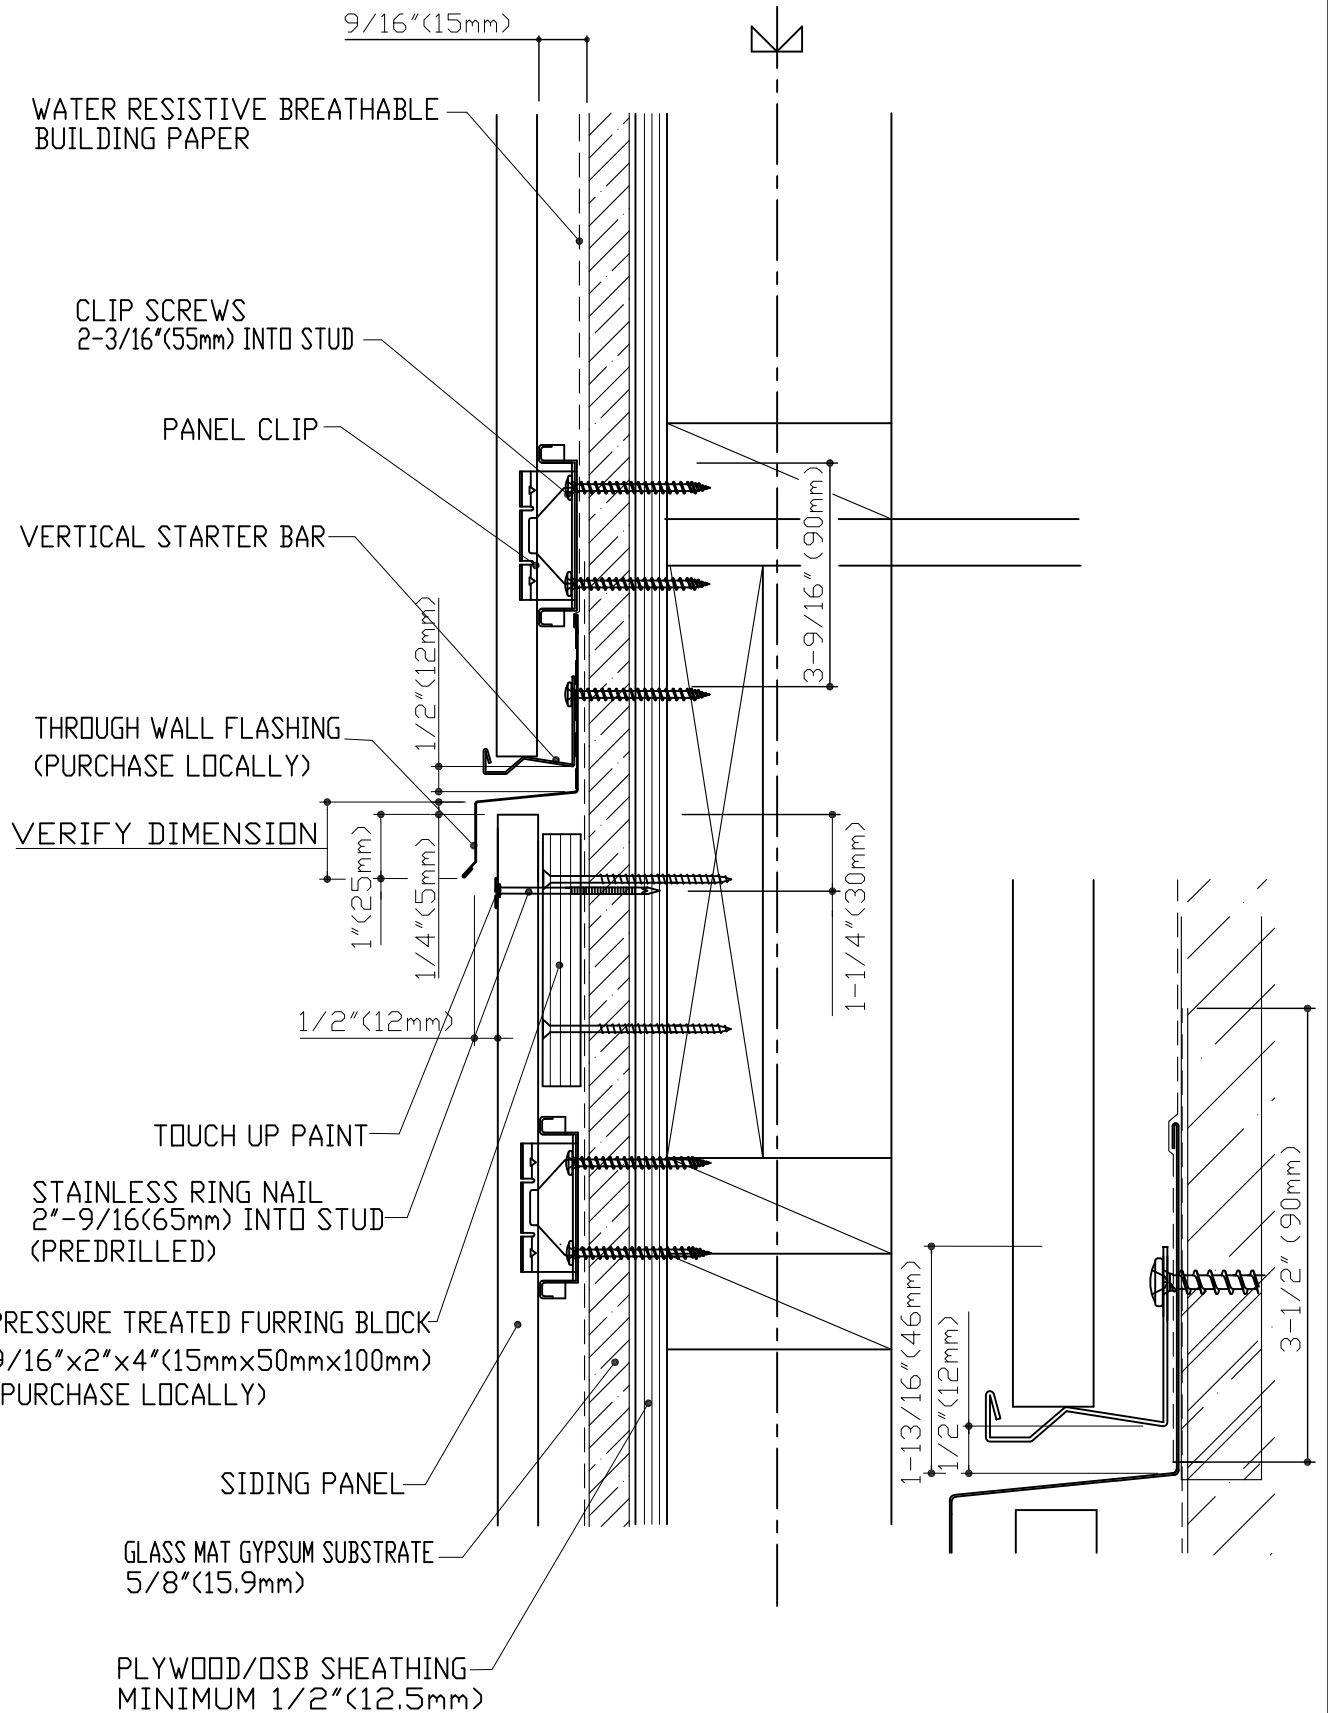

CERACLAD SIDING PANEL (16mm)	INSTALLATION DETAIL	10FT CAULKING JOINT PANEL	WDVC-G1
VERTICAL 9/16"(15mm)	STARTER BAR		JAN 16 2013

CERACLAD SIDING PANEL (16mm)	INSTALLATION DETAIL	10FT CAULKING JOINT PANEL	WDHC-VJ2
VERTICAL 9/16" (15mm)	PANEL VERTICAL JOINT		FEB 29 2008

CERACLAD SIDING PANEL (16mm)	INSTALLATION DETAIL	10FT CAULKING JOINT PANEL	WDVC-01
VERTICAL 9/16" (15mm)	OUTSIDE PREFORMED CORNER		FEB 29 2008

CERACLAD SIDING PANEL (16mm)	INSTALLATION DETAIL	10FT CAULKING JOINT PANEL	WDVC-I1
VERTICAL 9/16" (15mm)	INSIDE CORNER		FEB 29 2008

CERACLAD SIDING PANEL (16mm)	INSTALLATION DETAIL	10FT CAULKING JOINT PANEL	WDVC-S1
VERTICAL 9/16"(15mm)	UNDER EAVES		MAR 18 2008

CERACLAD SIDING PANEL (16mm)	INSTALLATION DETAIL	10FT CAULKING JOINT PANEL	WDVC-M2
VERTICAL 9/16"(15mm)	THROUGH WALL FLASHING		JAN 16 2013