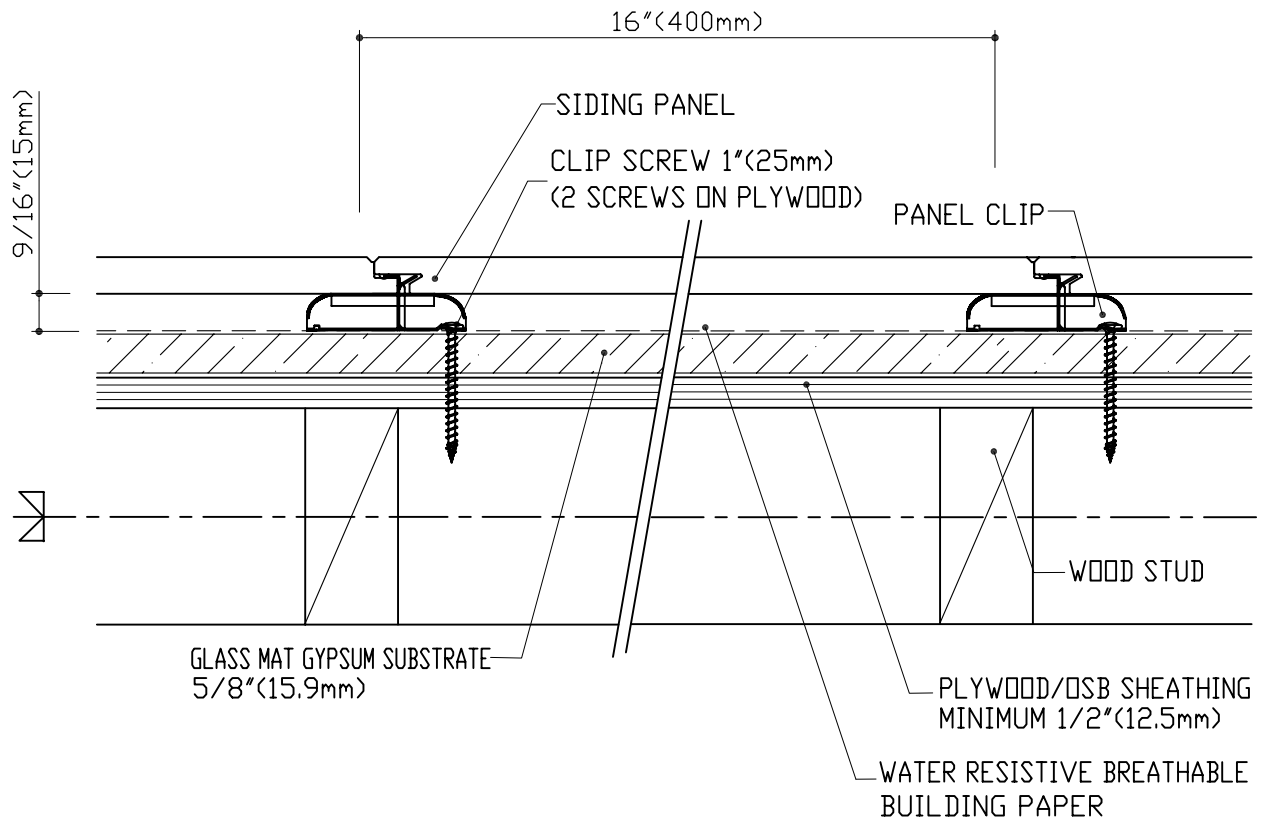

CERACLAD SIDING PANEL (16mm)	INSTALLATION DETAIL	10FT CAULKING JOINT PANEL	WDVC-G1
VERTICAL 9/16"(15mm)	STARTER BAR		JAN 16 2013

CERACLAD SIDING PANEL (16mm)	INSTALLATION DETAIL	10FT CAULKING JOINT PANEL	WDHC-VJ2
VERTICAL 9/16" (15mm)	PANEL VERTICAL JOINT		FEB 29 2008

CERACLAD SIDING PANEL (16mm)	INSTALLATION DETAIL	10FT CAULKING JOINT PANEL	WDVC-01
VERTICAL 9/16" (15mm)	OUTSIDE PREFORMED CORNER		FEB 29 2008

CERACLAD SIDING PANEL (16mm)	INSTALLATION DETAIL	10FT CAULKING JOINT PANEL	WDVC-I1
VERTICAL 9/16" (15mm)	INSIDE CORNER		FEB 29 2008

CERACLAD SIDING PANEL (16mm)	INSTALLATION DETAIL	10FT CAULKING JOINT PANEL	WDVC-S1
VERTICAL 9/16"(15mm)	UNDER EAVES		MAR 18 2008

CERACLAD SIDING PANEL (16mm)	INSTALLATION DETAIL	10FT CAULKING JOINT PANEL	WDVC-M2
VERTICAL 9/16"(15mm)	THROUGH WALL FLASHING		JAN 16 2013