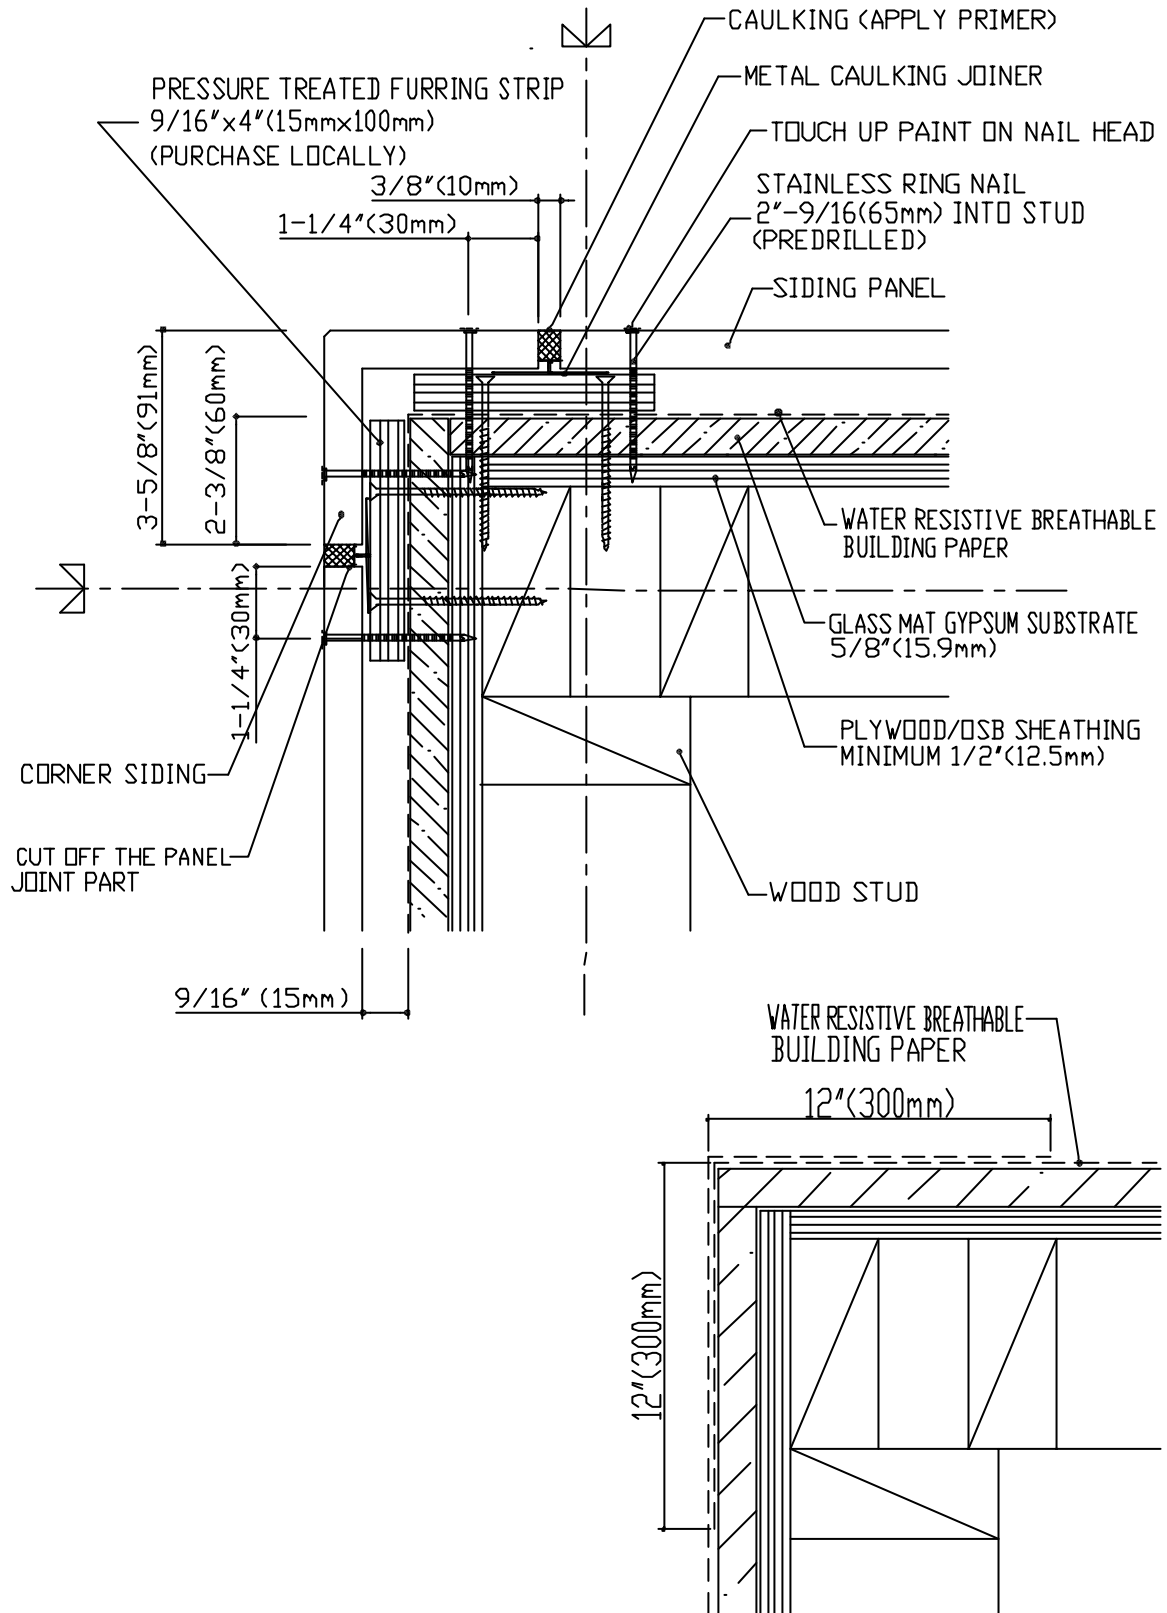

CERACLAD SIDING PANEL (16mm)	INSTALLATION DETAIL	10FT CAULKING JOINT PANEL	WDVC-G1
VERTICAL 9/16"(15mm)	STARTER BAR		JAN 16 2013

CERACLAD SIDING PANEL (16mm)	INSTALLATION DETAIL	10FT CAULKING JOINT PANEL	WDHC-VJ2
VERTICAL 9/16" (15mm)	PANEL VERTICAL JOINT		FEB 29 2008

CERACLAD SIDING PANEL (16mm)	INSTALLATION DETAIL	10FT CAULKING JOINT PANEL	WDVC-01
VERTICAL 9/16"(15mm)	OUTSIDE PREFORMED CORNER		FEB 29 2008

CERACLAD SIDING PANEL (16mm)	INSTALLATION DETAIL	10FT CAULKING JOINT PANEL	WDVC-I1
VERTICAL 9/16" (15mm)	INSIDE CORNER		FEB 29 2008

CERACLAD SIDING PANEL (16mm)	INSTALLATION DETAIL	10FT CAULKING JOINT PANEL	WDVC-S1
VERTICAL 9/16"(15mm)	UNDER EAVES		MAR 18 2008

CERACLAD SIDING PANEL (16mm)	INSTALLATION DETAIL	10FT CAULKING JOINT PANEL	WDVC-M2
VERTICAL 9/16"(15mm)	THROUGH WALL FLASHING		JAN 16 2013