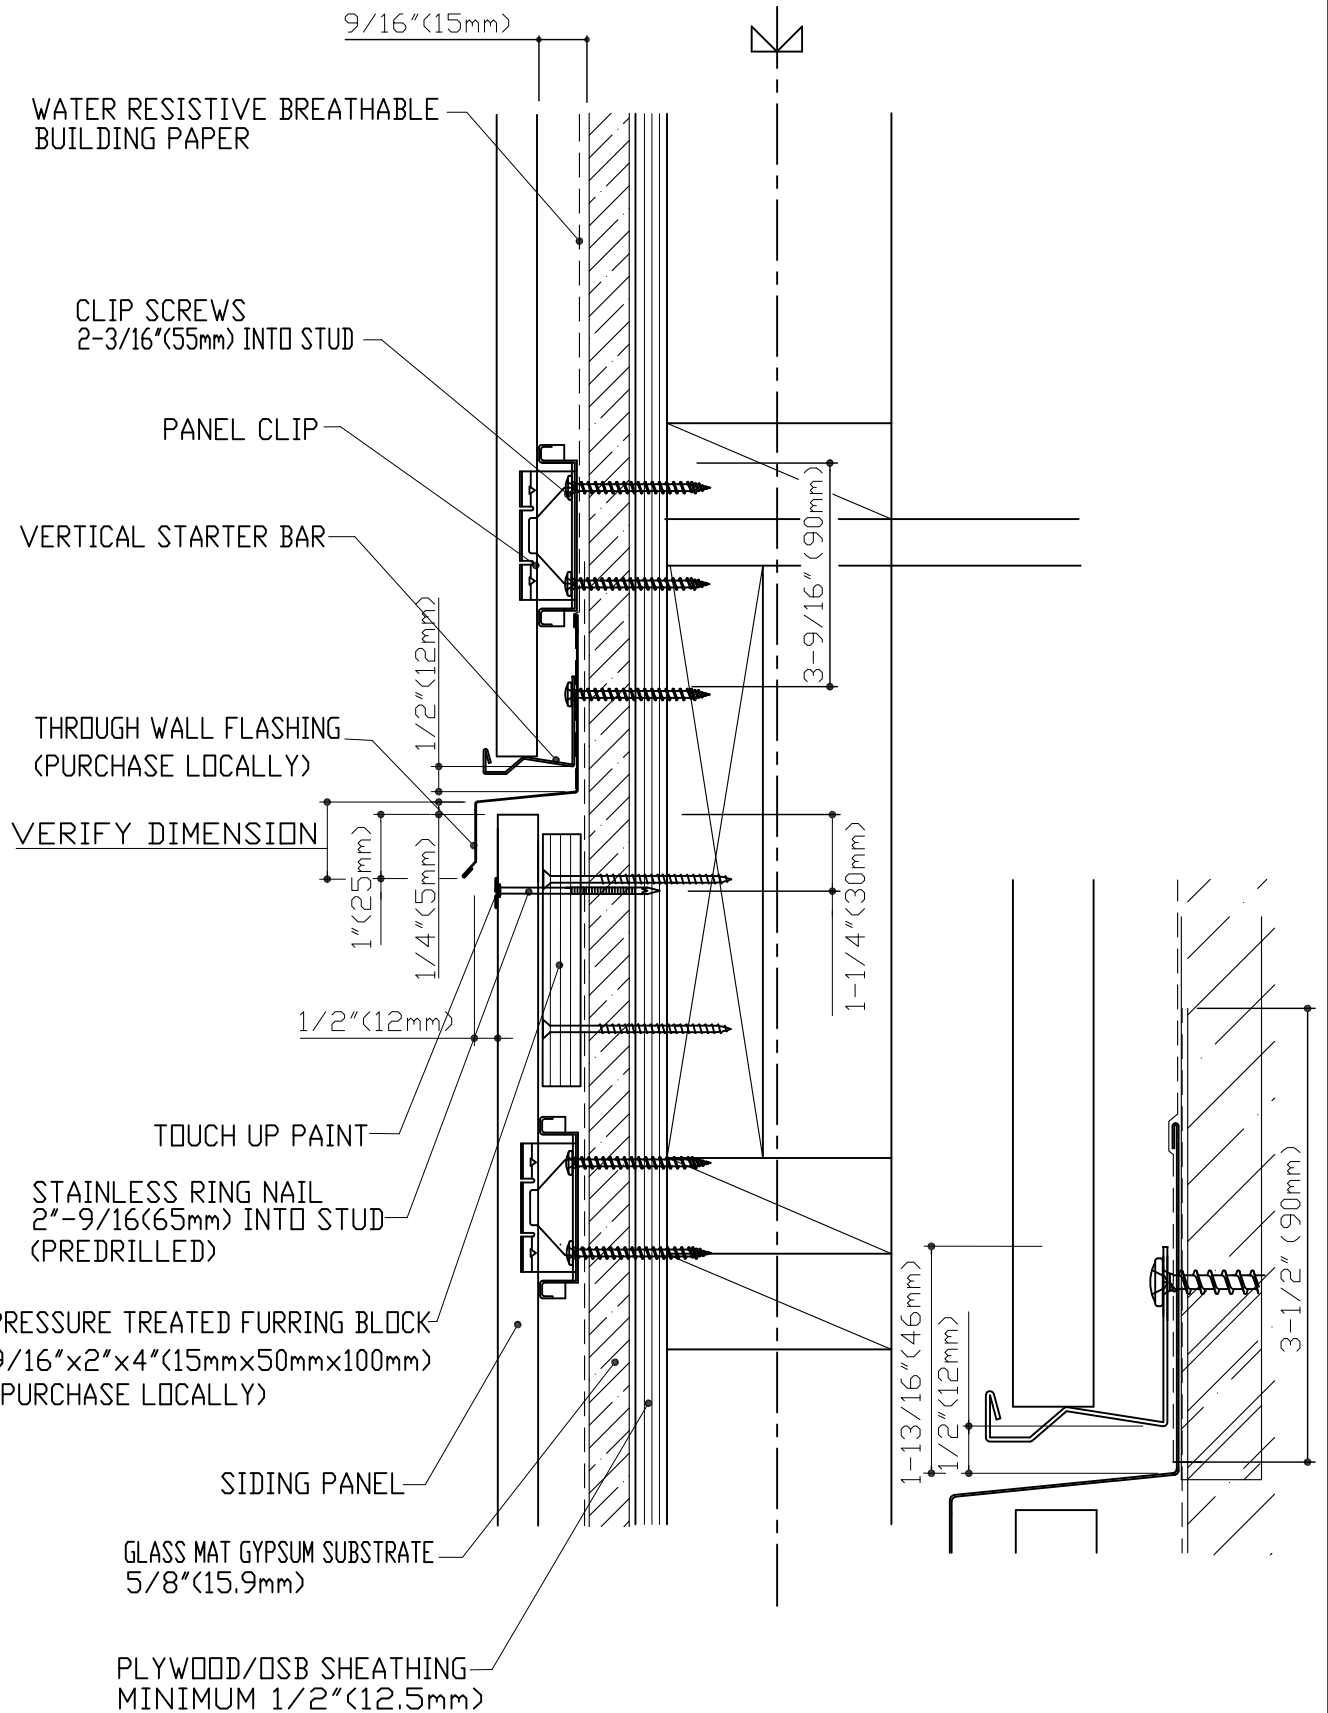

CERACLAD SIDING PANEL (16mm)	INSTALLATION DETAIL	10FT CAULKING JOINT PANEL	WDVC-G1
VERTICAL 9/16"(15mm)	STARTER BAR		JAN 16 2013

CERACLAD SIDING PANEL (16mm)	INSTALLATION DETAIL	10FT CAULKING JOINT PANEL	WDHC-VJ2
VERTICAL 9/16" (15mm)	PANEL VERTICAL JOINT		FEB 29 2008

CERACLAD SIDING PANEL (16mm)	INSTALLATION DETAIL	10FT CAULKING JOINT PANEL	WDVC-01
VERTICAL 9/16"(15mm)	OUTSIDE PREFORMED CORNER		FEB 29 2008

CERACLAD SIDING PANEL (16mm)	INSTALLATION DETAIL	10FT CAULKING JOINT PANEL	WDVC-I1
VERTICAL 9/16" (15mm)	INSIDE CORNER		FEB 29 2008

CERACLAD SIDING PANEL (16mm)	INSTALLATION DETAIL	10FT CAULKING JOINT PANEL	WDVC-S1
VERTICAL 9/16"(15mm)	UNDER EAVES		MAR 18 2008

CERACLAD SIDING PANEL (16mm)	INSTALLATION DETAIL	10FT CAULKING JOINT PANEL	WDVC-M2
VERTICAL 9/16"(15mm)	THROUGH WALL FLASHING		JAN 16 2013