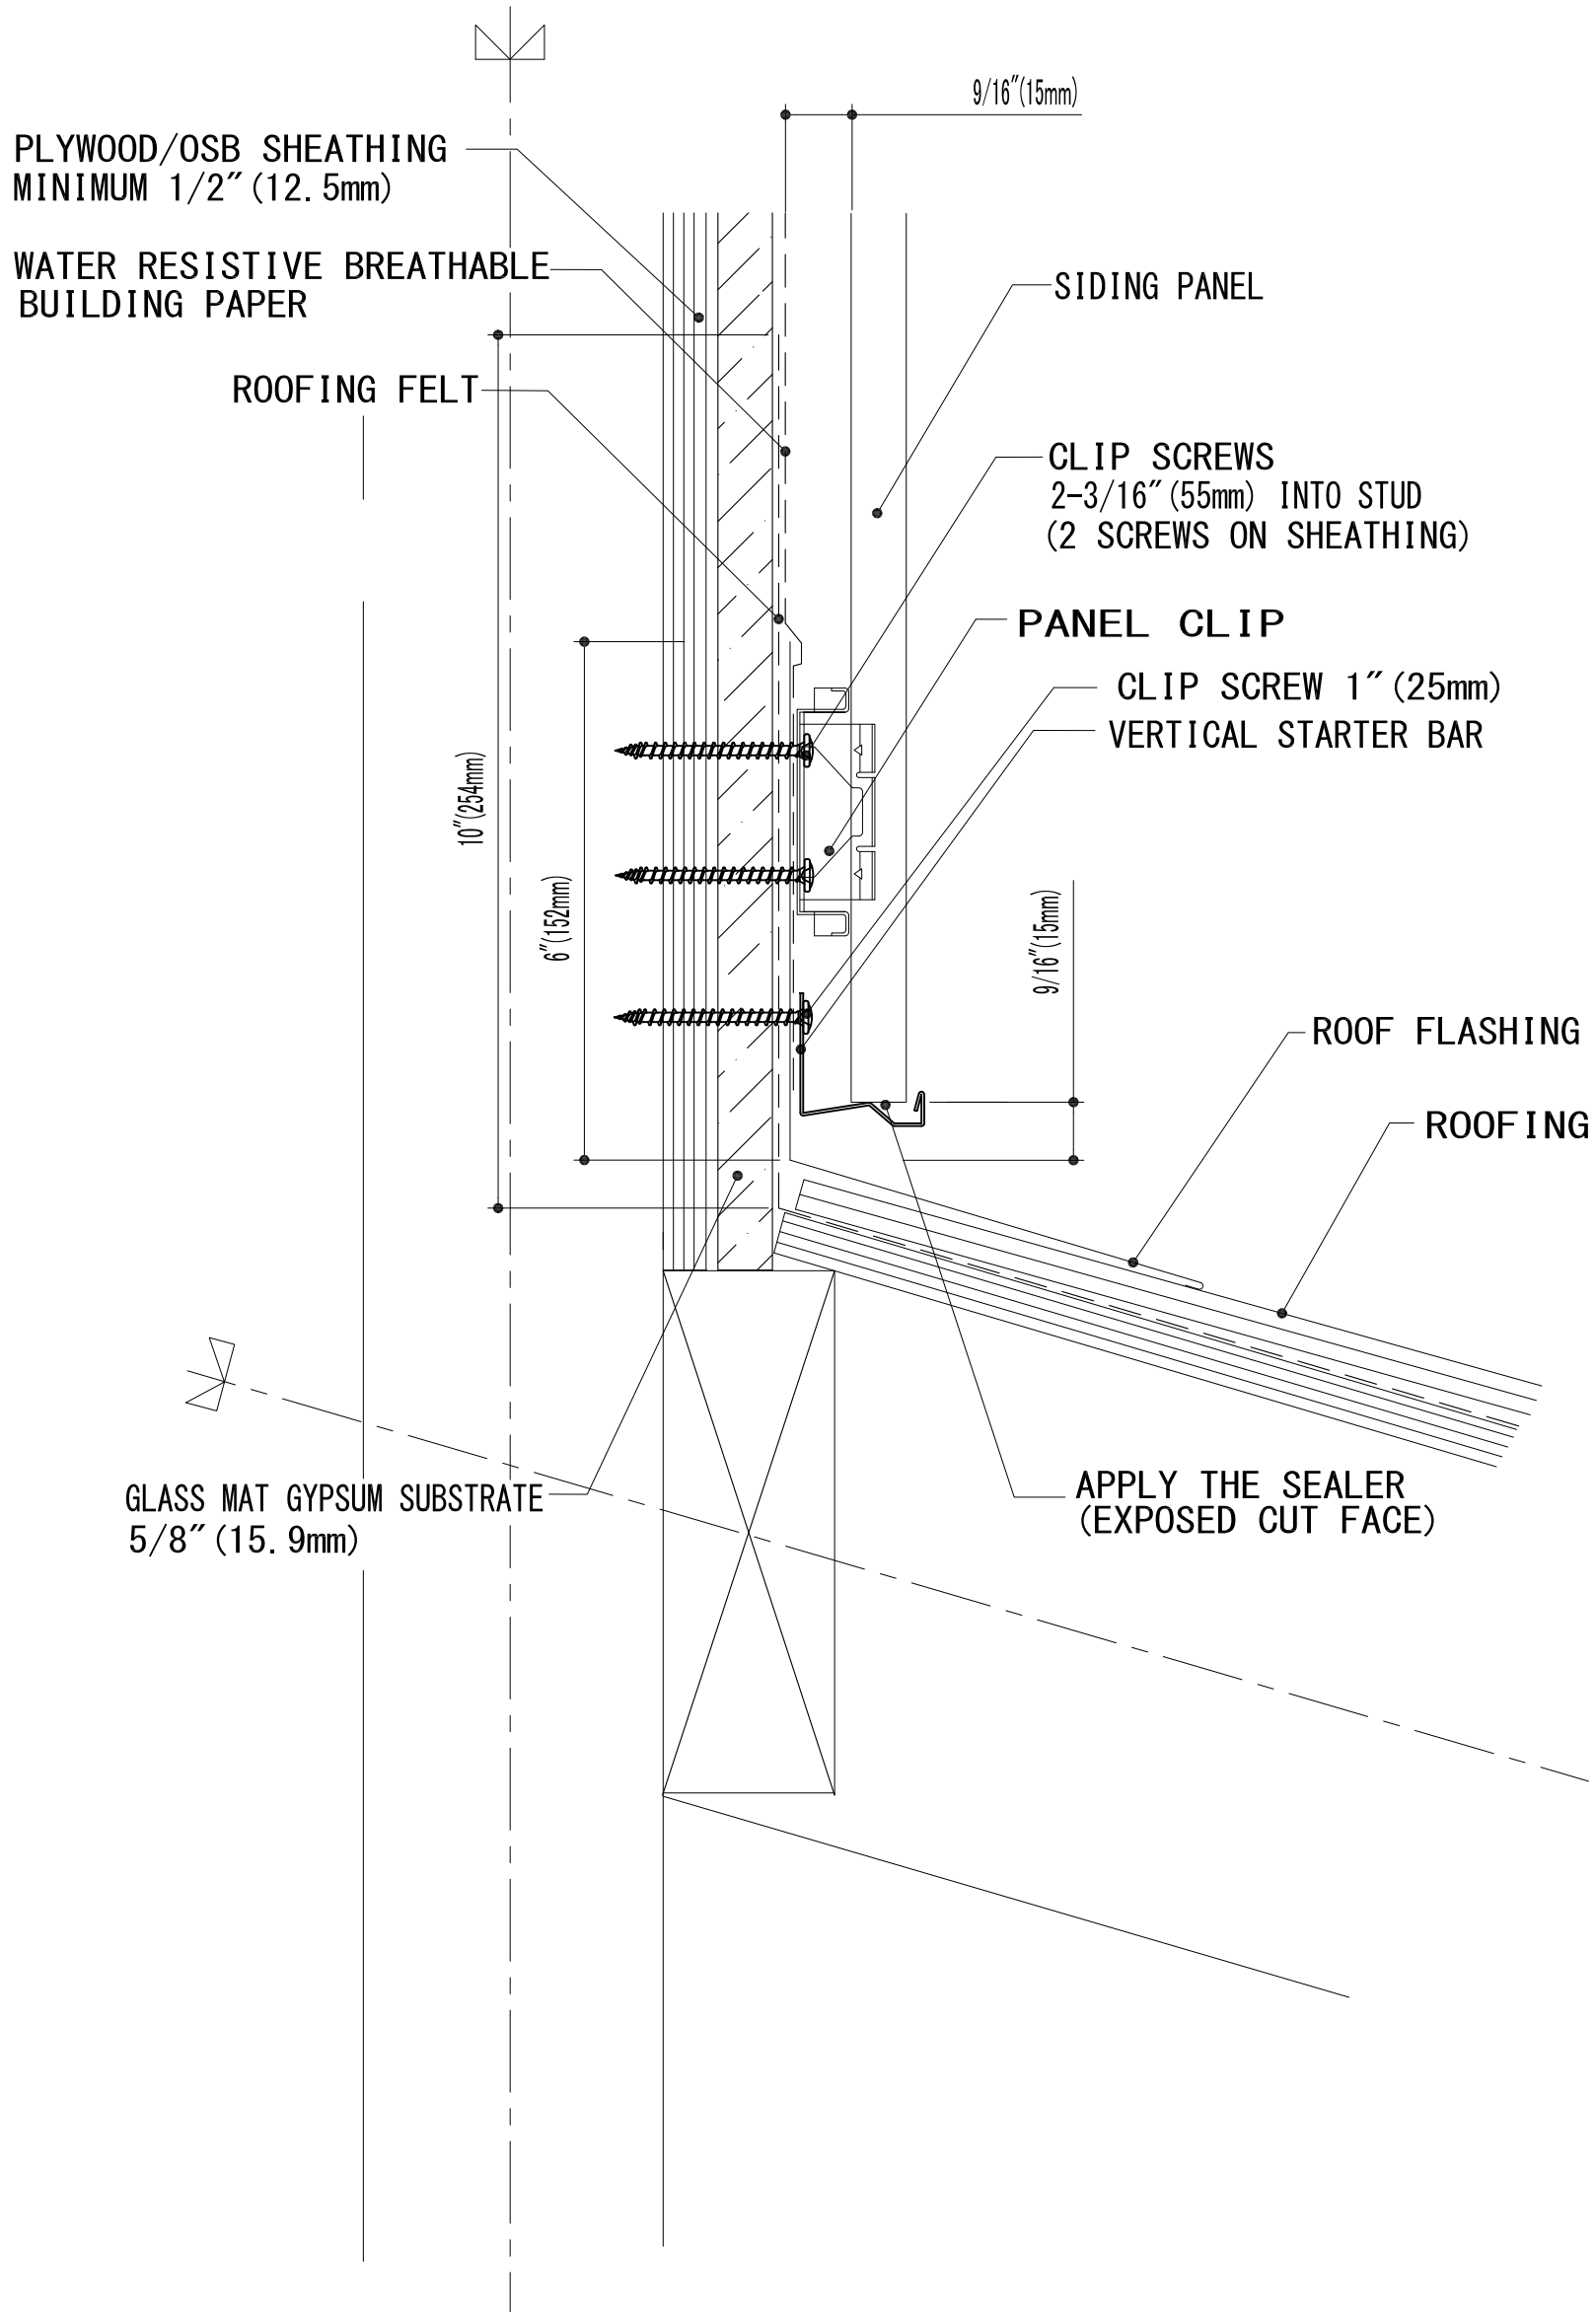

CERACLAD SIDING PANEL (16mm)	INSTALLATION DETAIL	10FT CAULKING JOINT PANEL	WDVC-WJ3
VERTICAL 9/16" (15mm)	WINDOW AND DOOR JAMB (CAULKING)		OCT 28 .2008

VERIFY WINDOW DIMENSION

CERACLAD SIDING PANEL(16mm)	INSTALLATION DETAIL	10FT CAULKING JOINT PANEL	WDVC-WS3
VERTICAL 9/16"(15mm)	WINDOW AND DOOR HEAD AND SILL(CAULKING)		MARCH 28 2014

VERIFY WINDOW DIMENSION

CERACLAD SIDING PANEL (16mm)	INSTALLATION DETAIL	10FT CAULKING JOINT PANEL	WDVC-HL
VERTICAL 9/16" (15mm)	ROOF TO WALL		MARCH 28 2014

PROTECT INVASION OF THE RAINWATER AROUND SCREW