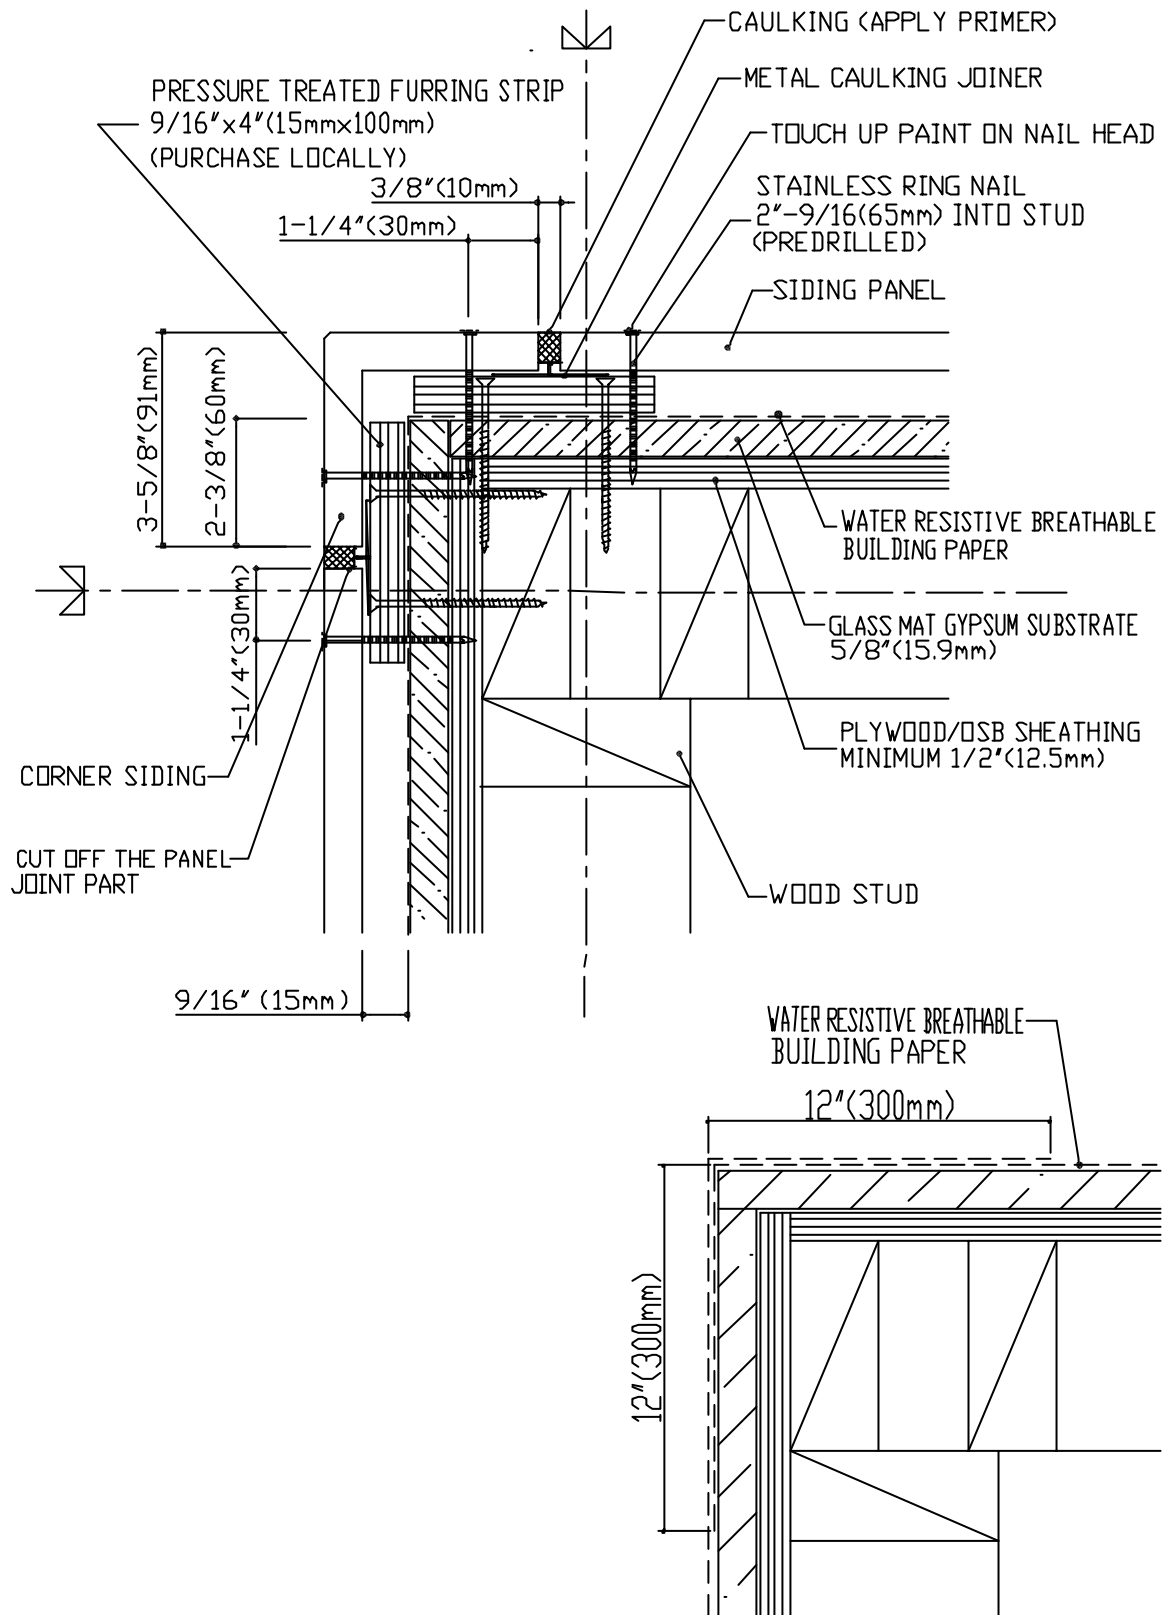

CERACLAD SIDING PANEL (16mm)	INSTALLATION DETAIL	10FT CAULKING JOINT PANEL	WDVC-G1
VERTICAL 9/16"(15mm)	STARTER BAR		JAN 16 2013

CERACLAD SIDING PANEL (16mm)	INSTALLATION DETAIL	10FT CAULKING JOINT PANEL	WDHC-VJ2
VERTICAL 9/16" (15mm)	PANEL VERTICAL JOINT		FEB 29 2008

CERACLAD SIDING PANEL (16mm)	INSTALLATION DETAIL	10FT CAULKING JOINT PANEL	WDVC-01
VERTICAL 9/16" (15mm)	OUTSIDE PREFORMED CORNER		FEB 29 2008

CERACLAD SIDING PANEL (16mm)	INSTALLATION DETAIL	10FT CAULKING JOINT PANEL	WDVC-I1
VERTICAL 9/16" (15mm)	INSIDE CORNER		FEB 29 2008