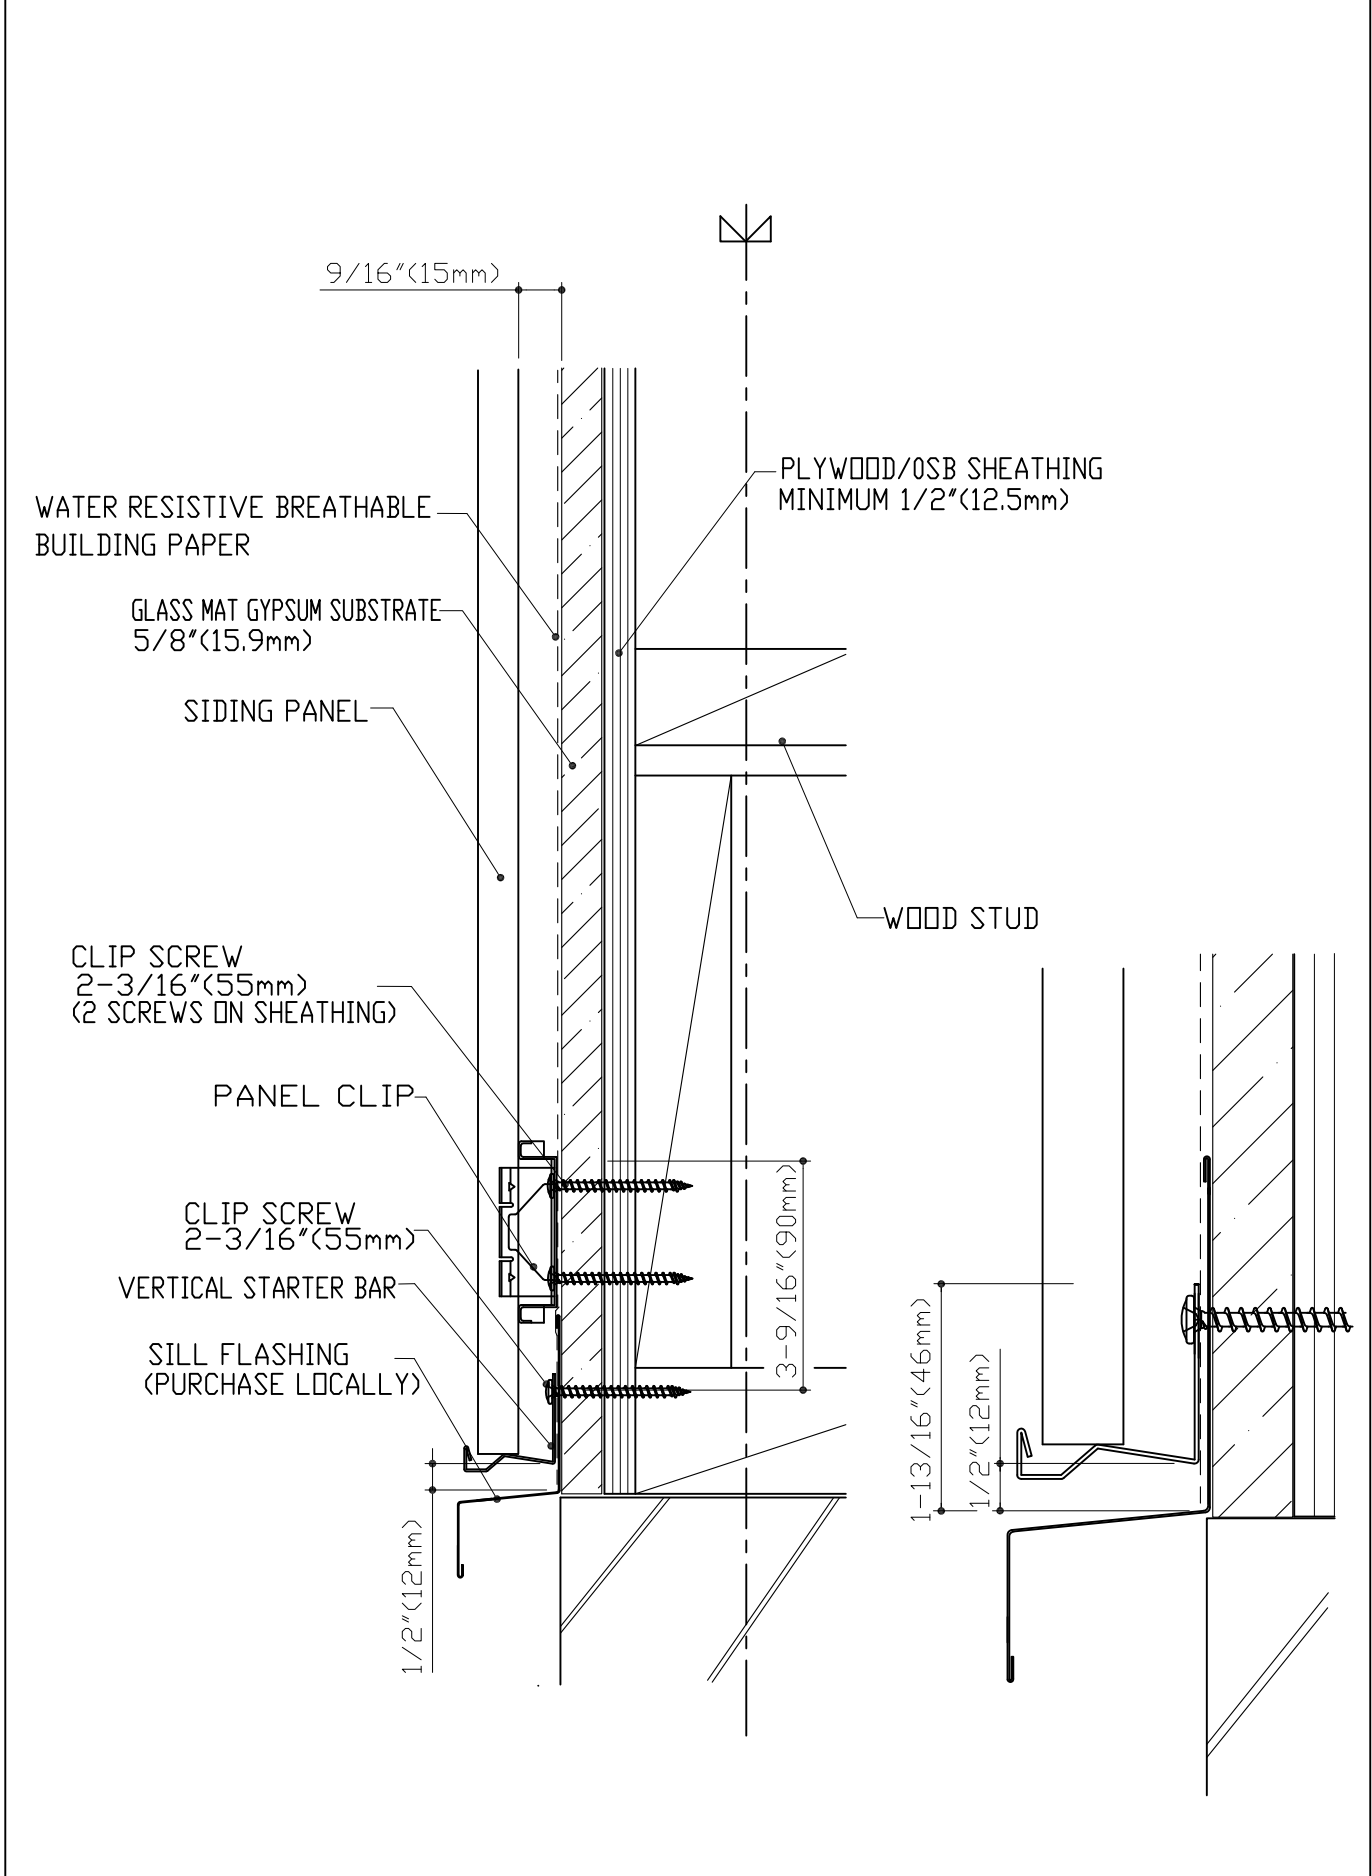

CERACLAD SIDING PANEL (16mm)	INSTALLATION DETAIL	10FT CAULKING JOINT PANEL	WDVC-G1
VERTICAL 9/16"(15mm)	STARTER BAR		JAN 16 2013

CERACLAD SIDING PANEL (16mm)	INSTALLATION DETAIL	10FT CAULKING JOINT PANEL	WDHC-VJ2
VERTICAL 9/16" (15mm)	PANEL VERTICAL JOINT		FEB 29 2008

CERACLAD SIDING PANEL (16mm)	INSTALLATION DETAIL	10FT CAULKING JOINT PANEL	WDVC-01
VERTICAL 9/16"(15mm)	OUTSIDE PREFORMED CORNER		FEB 29 2008

CERACLAD SIDING PANEL (16mm)	INSTALLATION DETAIL	10FT CAULKING JOINT PANEL	WDVC-I1
VERTICAL 9/16" (15mm)	INSIDE CORNER		FEB 29 2008

CERACLAD SIDING PANEL (16mm)	INSTALLATION DETAIL	10FT CAULKING JOINT PANEL	WDVC-S1
VERTICAL 9/16"(15mm)	UNDER EAVES		MAR 18 2008

CERACLAD SIDING PANEL (16mm)	INSTALLATION DETAIL	10FT CAULKING JOINT PANEL	WDVC-M2
VERTICAL 9/16"(15mm)	THROUGH WALL FLASHING		JAN 16 2013