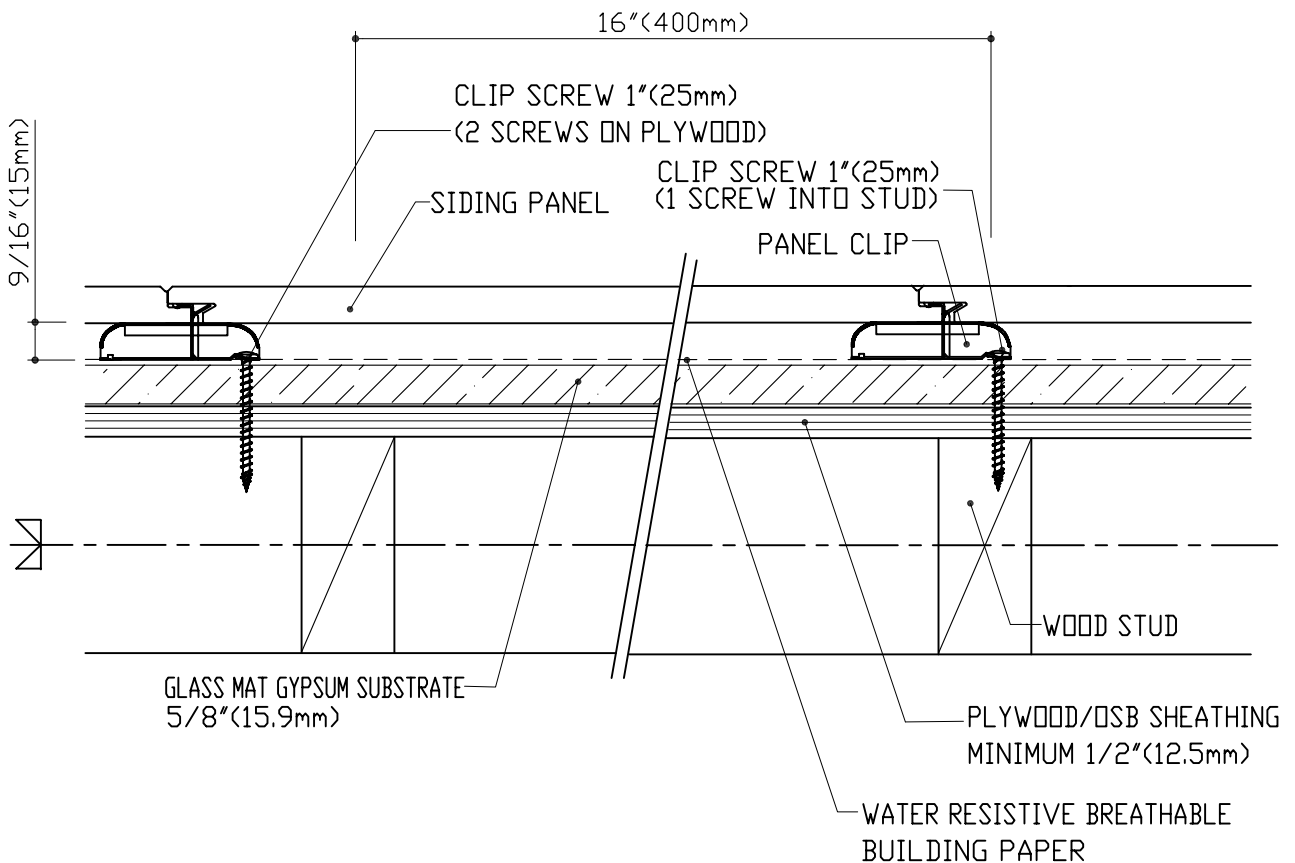

CERACLAD SIDING PANEL (16mm)	INSTALLATION DETAIL	10FT CAULKING JOINT PANEL	WDVC-G1
VERTICAL 9/16"(15mm)	STARTER BAR		JAN 16 2013

CERACLAD SIDING PANEL (16mm)	INSTALLATION DETAIL	10FT CAULKING JOINT PANEL	WDHC-VJ2
VERTICAL 9/16" (15mm)	PANEL VERTICAL JOINT		FEB 29 2008

CERACLAD SIDING PANEL (16mm)	INSTALLATION DETAIL	10FT CAULKING JOINT PANEL	WDVC-01
VERTICAL 9/16" (15mm)	OUTSIDE PREFORMED CORNER		FEB 29 2008

CERACLAD SIDING PANEL (16mm)	INSTALLATION DETAIL	10FT CAULKING JOINT PANEL	WDVC-I1
VERTICAL 9/16" (15mm)	INSIDE CORNER		FEB 29 2008

CERACLAD SIDING PANEL (16mm)	INSTALLATION DETAIL	10FT CAULKING JOINT PANEL	WDVC-S1
VERTICAL 9/16"(15mm)	UNDER EAVES		MAR 18 2008

CERACLAD SIDING PANEL (16mm)	INSTALLATION DETAIL	10FT CAULKING JOINT PANEL	WDVC-M2
VERTICAL 9/16"(15mm)	THROUGH WALL FLASHING		JAN 16 2013