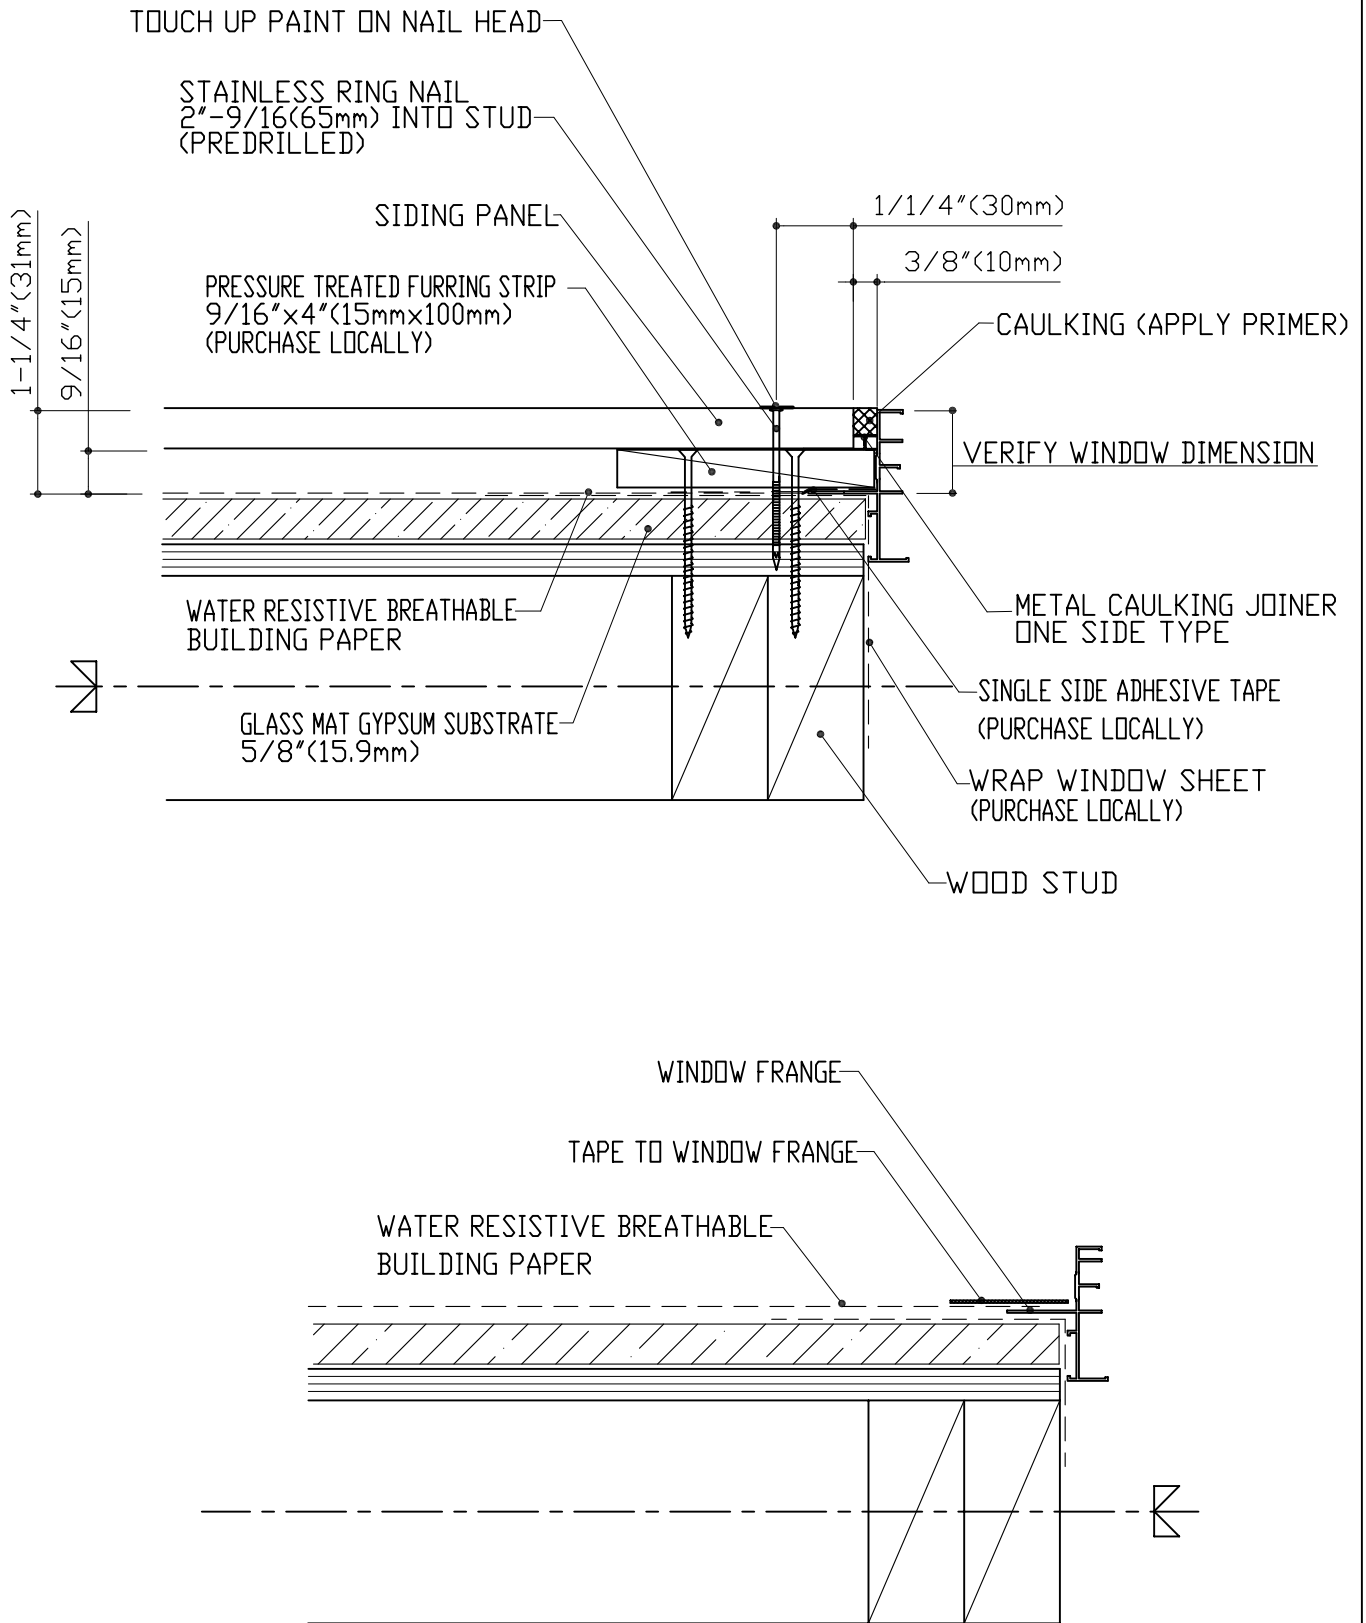

CERACLAD SIDING PANEL (16mm)	INSTALLATION DETAIL	10FT CAULKING JOINT PANEL	WDVC-WJ3
VERTICAL 9/16" (15mm)	WINDOW AND DOOR JAMB (CAULKING)		OCT 28 .2008

VERIFY WINDOW DIMENSION