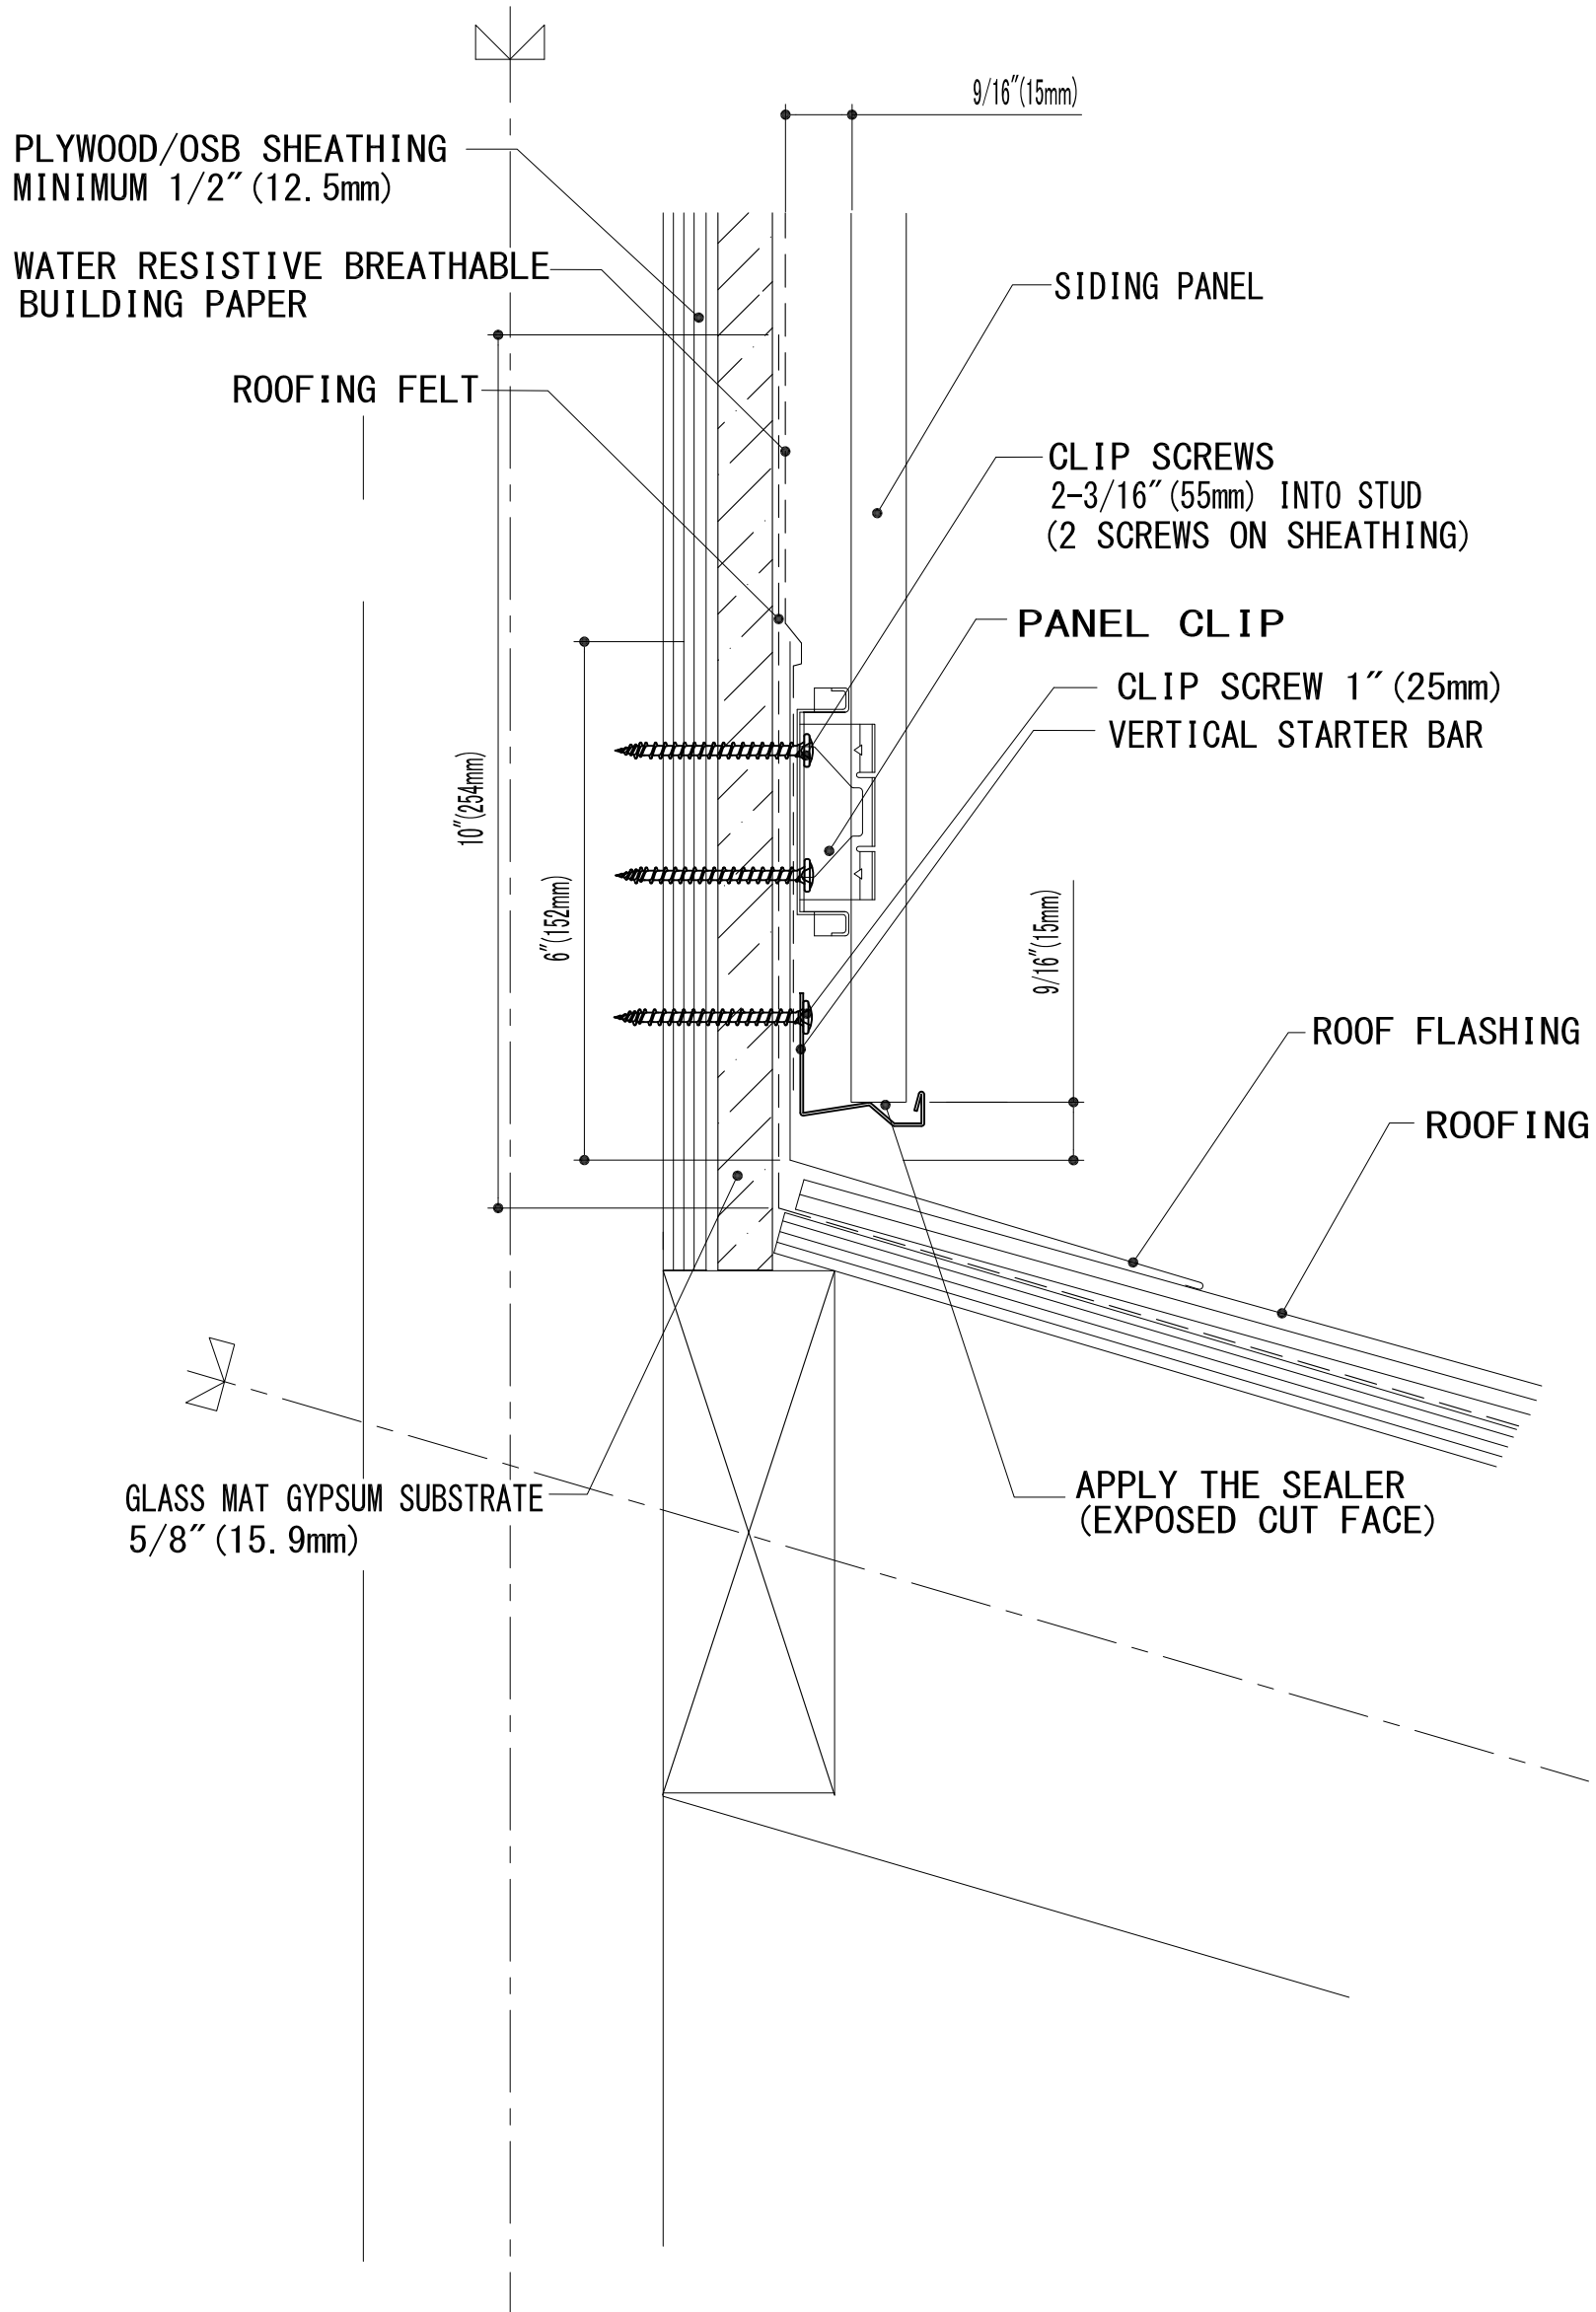

CERACLAD SIDING PANEL (16mm)	INSTALLATION DETAIL	10FT CAULKING JOINT PANEL	WDVC-HL
VERTICAL 9/16" (15mm)	ROOF TO WALL		MARCH 28 2014

PROTECT INVASION OF THE RAINWATER AROUND SCREW