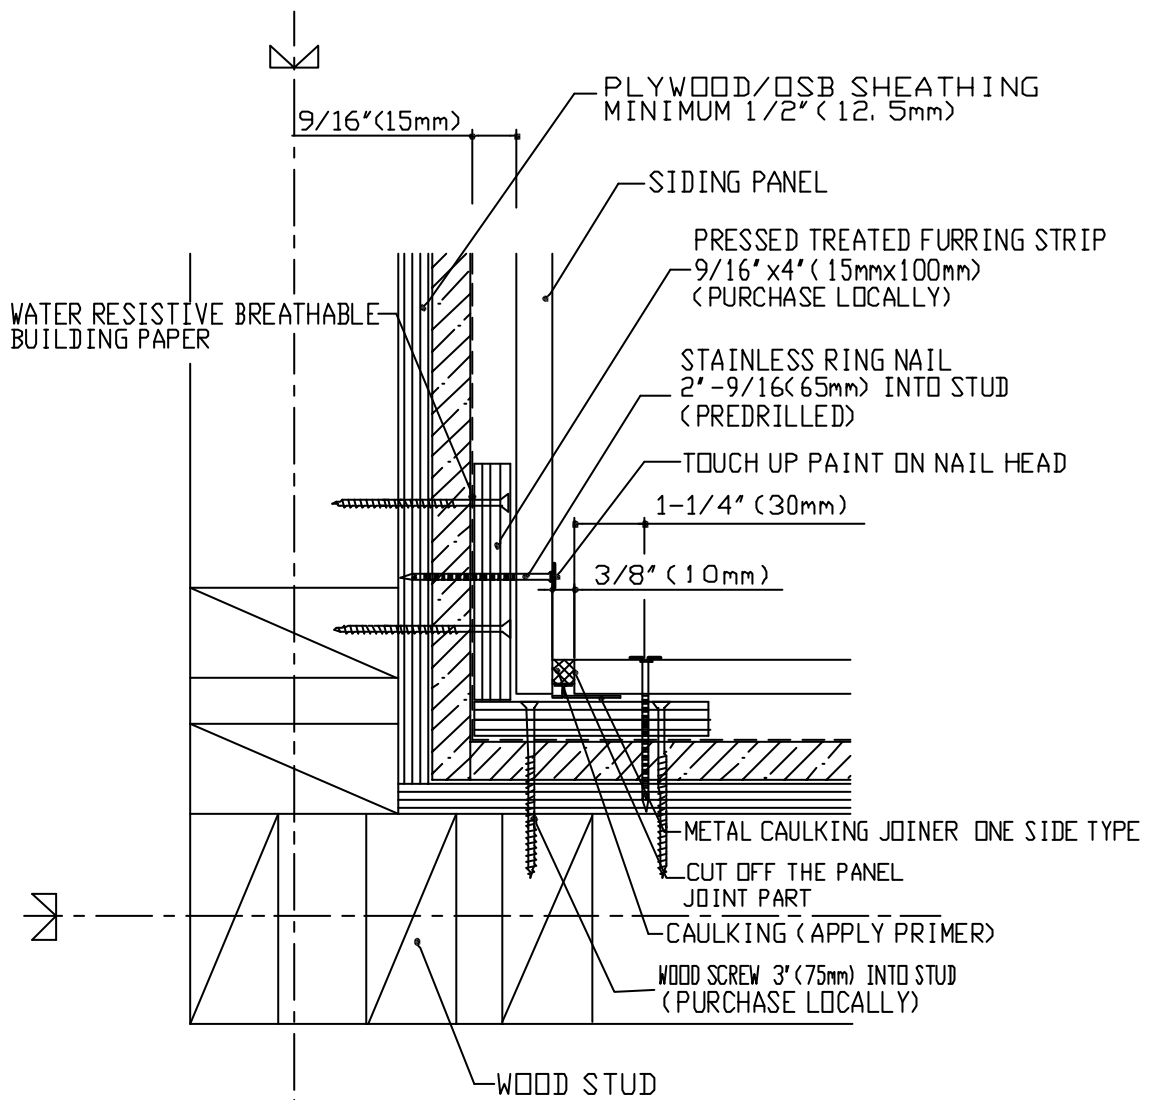

CERACLAD SIDING PANEL (16mm)	INSTALLATION DETAIL	10FT CAULKING JOINT PANEL	WDVC-G1
VERTICAL 9/16"(15mm)	STARTER BAR		JAN 16 2013

CERACLAD SIDING PANEL (16mm)	INSTALLATION DETAIL	10FT CAULKING JOINT PANEL	WDHC-VJ2
VERTICAL 9/16" (15mm)	PANEL VERTICAL JOINT		FEB 29 2008

CERACLAD SIDING PANEL (16mm)	INSTALLATION DETAIL	10FT CAULKING JOINT PANEL	WDVC-01
VERTICAL 9/16"(15mm)	OUTSIDE PREFORMED CORNER		FEB 29 2008

CERACLAD SIDING PANEL (16mm)	INSTALLATION DETAIL	10FT CAULKING JOINT PANEL	WDVC-I1
VERTICAL 9/16" (15mm)	INSIDE CORNER		FEB 29 2008

CERACLAD SIDING PANEL (16mm)	INSTALLATION DETAIL	10FT CAULKING JOINT PANEL	WDVC-S1
VERTICAL 9/16"(15mm)	UNDER EAVES		MAR 18 2008

CERACLAD SIDING PANEL (16mm)	INSTALLATION DETAIL	10FT CAULKING JOINT PANEL	WDVC-M2
VERTICAL 9/16"(15mm)	THROUGH WALL FLASHING		JAN 16 2013

VERIFY WINDOW DIMENSION

CERACLAD SIDING PANEL (16mm)	INSTALLATION DETAIL	10FT CAULKING JOINT PANEL	WDVC-HL
VERTICAL 9/16" (15mm)	ROOF TO WALL		MARCH 28 2014

PROTECT INVASION OF THE RAINWATER AROUND SCREW