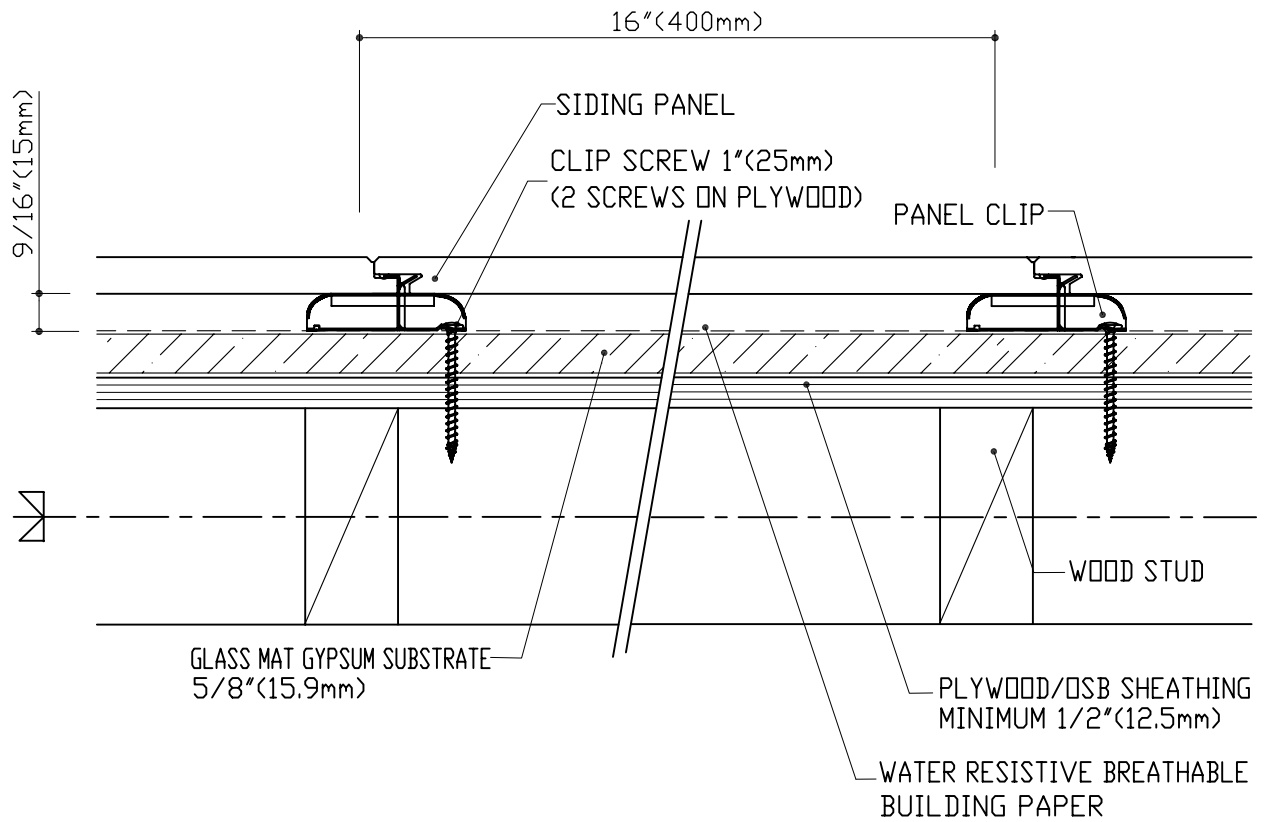

CERACLAD SIDING PANEL (16mm)	INSTALLATION DETAIL	10FT CAULKING JOINT PANEL	WDVC-G1
VERTICAL 9/16"(15mm)	STARTER BAR		JAN 16 2013

CERACLAD SIDING PANEL (16mm)	INSTALLATION DETAIL	10FT CAULKING JOINT PANEL	WDHC-VJ2
VERTICAL 9/16" (15mm)	PANEL VERTICAL JOINT		FEB 29 2008

CERACLAD SIDING PANEL (16mm)	INSTALLATION DETAIL	10FT CAULKING JOINT PANEL	WDVC-01
VERTICAL 9/16"(15mm)	OUTSIDE PREFORMED CORNER		FEB 29 2008

CERACLAD SIDING PANEL (16mm)	INSTALLATION DETAIL	10FT CAULKING JOINT PANEL	WDVC-I1
VERTICAL 9/16" (15mm)	INSIDE CORNER		FEB 29 2008

CERACLAD SIDING PANEL (16mm)	INSTALLATION DETAIL	10FT CAULKING JOINT PANEL	WDVC-S1
VERTICAL 9/16"(15mm)	UNDER EAVES		MAR 18 2008

CERACLAD SIDING PANEL (16mm)	INSTALLATION DETAIL	10FT CAULKING JOINT PANEL	WDVC-M2
VERTICAL 9/16"(15mm)	THROUGH WALL FLASHING		JAN 16 2013

VERIFY WINDOW DIMENSION

CERACLAD SIDING PANEL (16mm)	INSTALLATION DETAIL	10FT CAULKING JOINT PANEL	WDVC-HL
VERTICAL 9/16" (15mm)	ROOF TO WALL		MARCH 28 2014

PROTECT INVASION OF THE RAINWATER AROUND SCREW